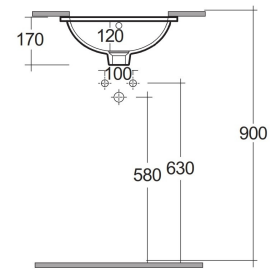

RAK-VARIANT - VARUC43600AWHA

Wash basin | Under Counter

RAK
CERAMICS

TECHNICAL SPECIFICATIONS

Suite:	RAK-VARIANT
Type:	Under Counter
Dimensions:	360 x 360 mm
Weight:	5.3 Kg
Color:	Alpine White
Shape of basin:	Square

Code	Name
VARUC43600AWHA	SQUARED UNDER COUNDER WASH BASIN 36 CM

Dimensions: All dimensions in mm. Tolerance of vitreous china & fireclay items: $\pm 5\%$ for below 200mm and $\pm 3\%$ for above 200mm; for all other items tolerance $\pm 1\%$. Note: Due to a continuing development program to improve design and performance, the manufacturer reserves all rights to vary specifications without prior information. Please note accessories are for photographic use only.