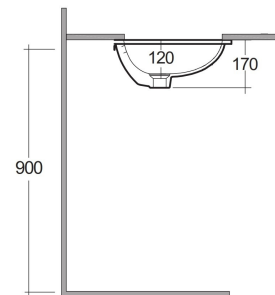

RAK-VARIANT - VARUC43600AWHA

Wash basin | Under Counter

RAK
CERAMICS

TECHNICAL SPECIFICATIONS

Suite:	RAK-VARIANT
Type:	Under Counter
Dimensions:	360 x 360 mm
Weight:	5.3 Kg
Color:	Alpine White
Shape of basin:	Square

Code	Name
VARUC43600AWHA	SQUARED UNDER COUNDER WASH BASIN 36 CM

Dimensions: All dimensions in mm. Tolerance of vitreous china & fireclay items: $\pm 5\%$ for below 200mm and $\pm 3\%$ for above 200mm; for all other items tolerance $\pm 1\%$. Note: Due to a continuing development program to improve design and performance, the manufacturer reserves all rights to vary specifications without prior information. Please note accessories are for photographic use only.