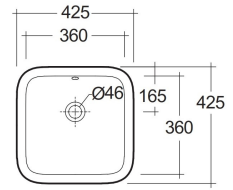

RAK-VARIANT - VARUC43600AWHA

Wash basin | Under Counter

RAK
CERAMICS

TECHNICAL SPECIFICATIONS

Suite:	RAK-VARIANT
Type:	Under Counter
Dimensions:	360 x 360 mm
Weight:	5.3 Kg
Color:	Alpine White
Shape of basin:	Square

Code	Name
VARUC43600AWHA	SQUARED UNDER COUNDER WASH BASIN 36 CM

Dimensions: All dimensions in mm. Tolerance of vitreous china & fireclay items: $\pm 5\%$ for below 200mm and $\pm 3\%$ for above 200mm; for all other items tolerance $\pm 1\%$. Note: Due to a continuing development program to improve design and performance, the manufacturer reserves all rights to vary specifications without prior information. Please note accessories are for photographic use only.