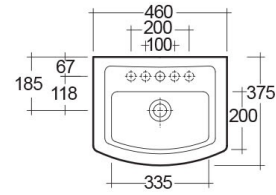

**RAK-WASHINGTON**  
Wash basin | Pedestal

**RAK**  
CERAMICS

**TECHNICAL SPECIFICATIONS**

Suite:	RAK-WASHINGTON
Type:	Pedestal
Dimensions:	460 x 375 mm
Weight:	21 Kg
Color:	Alpine White
Shape of basin:	Rounded Rectangle
Overflow hole:	yes

Code	Name
WT02AWHA	WASHINGTON PEDESTAL
WT0701AWHA	WASHINGTON WASH BASIN 46CM

Dimensions: All dimensions in mm. Tolerance of vitreous china & fireclay items: ± 5% for below 200mm and ± 3% for above 200mm; for all other items tolerance ± 1%. Note: Due to a continuing development program to improve design and performance, the manufacturer reserves all rights to vary specifications without prior information. Please note accessories are for photographic use only.