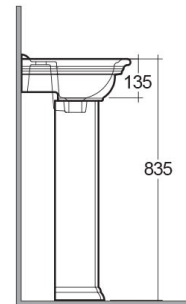

**RAK-WASHINGTON**  
Wash basin | Pedestal

**RAK**  
CERAMICS

**TECHNICAL SPECIFICATIONS**

Suite:	RAK-WASHINGTON
Type:	Pedestal
Dimensions:	460 x 375 mm
Weight:	21 Kg
Color:	Alpine White
Shape of basin:	Rounded Rectangle
Overflow hole:	yes

Code	Name
WT02AWHA	WASHINGTON PEDESTAL
WT0701AWHA	WASHINGTON WASH BASIN 46CM

Dimensions: All dimensions in mm. Tolerance of vitreous china & fireclay items: ± 5% for below 200mm and ± 3% for above 200mm; for all other items tolerance ± 1%. Note: Due to a continuing development program to improve design and performance, the manufacturer reserves all rights to vary specifications without prior information. Please note accessories are for photographic use only.