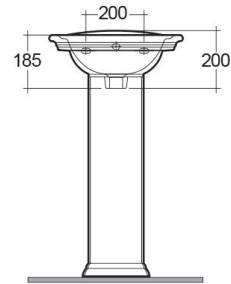

**RAK-WASHINGTON**  
Wash basin | Pedestal

**RAK**  
CERAMICS

**TECHNICAL SPECIFICATIONS**

Suite:	RAK-WASHINGTON
Type:	Pedestal
Dimensions:	460 x 375 mm
Weight:	21 Kg
Color:	Alpine White
Shape of basin:	Rounded Rectangle
Overflow hole:	yes

Code	Name
WT02AWHA	WASHINGTON PEDESTAL
WT0701AWHA	WASHINGTON WASH BASIN 46CM

Dimensions: All dimensions in mm. Tolerance of vitreous china & fireclay items: ± 5% for below 200mm and ± 3% for above 200mm; for all other items tolerance ± 1%. Note: Due to a continuing development program to improve design and performance, the manufacturer reserves all rights to vary specifications without prior information. Please note accessories are for photographic use only.