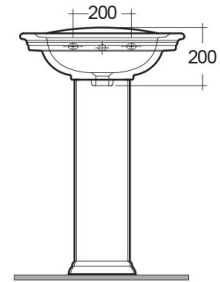

RAK-WASHINGTON

Wash basin | Pedestal

RAK
CERAMICS

TECHNICAL SPECIFICATIONS

Suite:	RAK-WASHINGTON
Type:	Pedestal
Dimensions:	560 x 420 mm
Weight:	23 Kg
Color:	Alpine White
Shape of basin:	Rounded Rectangle
Overflow hole:	yes

Code	Name
WT0801AWHA	WASHINGTON WASH BASIN 56CM
WT02AWHA	WASHINGTON PEDESTAL

Dimensions: All dimensions in mm. Tolerance of vitreous china & fireclay items: $\pm 5\%$ for below 200mm and $\pm 3\%$ for above 200mm; for all other items tolerance $\pm 1\%$. Note: Due to a continuing development program to improve design and performance, the manufacturer reserves all rights to vary specifications without prior information. Please note accessories are for photographic use only.