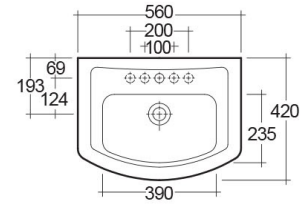

RAK-WASHINGTON

Wash basin | Pedestal

RAK
CERAMICS

TECHNICAL SPECIFICATIONS

Suite:	RAK-WASHINGTON
Type:	Pedestal
Dimensions:	560 x 420 mm
Weight:	23 Kg
Color:	Alpine White
Shape of basin:	Rounded Rectangle
Overflow hole:	yes

Code	Name
WT0801AWHA	WASHINGTON WASH BASIN 56CM
WT02AWHA	WASHINGTON PEDESTAL

Dimensions: All dimensions in mm. Tolerance of vitreous china & fireclay items: $\pm 5\%$ for below 200mm and $\pm 3\%$ for above 200mm; for all other items tolerance $\pm 1\%$. Note: Due to a continuing development program to improve design and performance, the manufacturer reserves all rights to vary specifications without prior information. Please note accessories are for photographic use only.