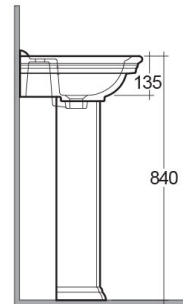

RAK-WASHINGTON

Wash basin | Pedestal

RAK
CERAMICS

TECHNICAL SPECIFICATIONS

Suite:	RAK-WASHINGTON
Type:	Pedestal
Dimensions:	560 x 420 mm
Weight:	23 Kg
Color:	Alpine White
Shape of basin:	Rounded Rectangle
Overflow hole:	yes

Code	Name
WT0801AWHA	WASHINGTON WASH BASIN 56CM
WT02AWHA	WASHINGTON PEDESTAL

Dimensions: All dimensions in mm. Tolerance of vitreous china & fireclay items: $\pm 5\%$ for below 200mm and $\pm 3\%$ for above 200mm; for all other items tolerance $\pm 1\%$. Note: Due to a continuing development program to improve design and performance, the manufacturer reserves all rights to vary specifications without prior information. Please note accessories are for photographic use only.