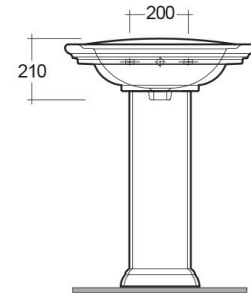

RAK-WASHINGTON
Wash basin | Pedestal

RAK
CERAMICS

TECHNICAL SPECIFICATIONS

Suite:	RAK-WASHINGTON
Type:	Pedestal
Dimensions:	650 x 505 mm
Weight:	29 Kg
Color:	Alpine White
Shape of basin:	Rounded Rectangle
Overflow hole:	yes

Code	Name
WT0101AWHA	WASHINGTON WASH BASIN 65CM
WT0102AWHA	WASHINGTON PEDESTAL

Dimensions: All dimensions in mm. Tolerance of vitreous china & fireclay items: $\pm 5\%$ for below 200mm and $\pm 3\%$ for above 200mm; for all other items tolerance $\pm 1\%$. Note: Due to a continuing development program to improve design and performance, the manufacturer reserves all rights to vary specifications without prior information. Please note accessories are for photographic use only.