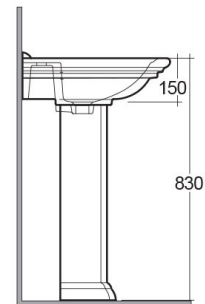

RAK-WASHINGTON
Wash basin | Pedestal

RAK
CERAMICS

TECHNICAL SPECIFICATIONS

Suite:	RAK-WASHINGTON
Type:	Pedestal
Dimensions:	650 x 505 mm
Weight:	29 Kg
Color:	Alpine White
Shape of basin:	Rounded Rectangle
Overflow hole:	yes

Code	Name
WT0101AWHA	WASHINGTON WASH BASIN 65CM
WT0102AWHA	WASHINGTON PEDESTAL

Dimensions: All dimensions in mm. Tolerance of vitreous china & fireclay items: $\pm 5\%$ for below 200mm and $\pm 3\%$ for above 200mm; for all other items tolerance $\pm 1\%$. Note: Due to a continuing development program to improve design and performance, the manufacturer reserves all rights to vary specifications without prior information. Please note accessories are for photographic use only.