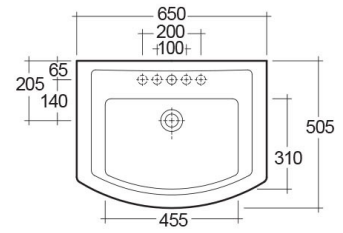

RAK-WASHINGTON
Wash basin | Pedestal

RAK
CERAMICS

TECHNICAL SPECIFICATIONS

Suite:	RAK-WASHINGTON
Type:	Pedestal
Dimensions:	650 x 505 mm
Weight:	29 Kg
Color:	Alpine White
Shape of basin:	Rounded Rectangle
Overflow hole:	yes

Code	Name
WT0101AWHA	WASHINGTON WASH BASIN 65CM
WT0102AWHA	WASHINGTON PEDESTAL

Dimensions: All dimensions in mm. Tolerance of vitreous china & fireclay items: $\pm 5\%$ for below 200mm and $\pm 3\%$ for above 200mm; for all other items tolerance $\pm 1\%$. Note: Due to a continuing development program to improve design and performance, the manufacturer reserves all rights to vary specifications without prior information. Please note accessories are for photographic use only.