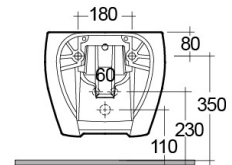

RAK-CLOUD W/HIDDEN FIXATIONS

Bidets | Wall Hung

RAK
CERAMICS

TECHNICAL SPECIFICATIONS

Suite:	RAK-CLOUD
Type:	Wall Hung
Dimensions:	560 x 400 mm
Weight:	23 Kg
Color:	Alpine White

Code	Name
CLOBD2101AWHA	RAK-CLOUD WALL HUNG BIDET ALPINE WHITE 56CM

Dimensions: All dimensions in mm. Tolerance of vitreous china & fireclay items: $\pm 5\%$ for below 200mm and $\pm 3\%$ for above 200mm; for all other items tolerance $\pm 1\%$. Note: Due to a continuing development program to improve design and performance, the manufacturer reserves all rights to vary specifications without prior information. Please note accessories are for photographic use only.