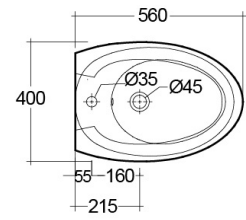

RAK-CLOUD W/HIDDEN FIXATIONS

Bidets | Wall Hung

RAK
CERAMICS

TECHNICAL SPECIFICATIONS

Suite:	RAK-CLOUD
Type:	Wall Hung
Dimensions:	560 x 400 mm
Weight:	23 Kg
Color:	Alpine White

Code	Name
CLOBD2101AWHA	RAK-CLOUD WALL HUNG BIDET ALPINE WHITE 56CM

Dimensions: All dimensions in mm. Tolerance of vitreous china & fireclay items: $\pm 5\%$ for below 200mm and $\pm 3\%$ for above 200mm; for all other items tolerance $\pm 1\%$. Note: Due to a continuing development program to improve design and performance, the manufacturer reserves all rights to vary specifications without prior information. Please note accessories are for photographic use only.