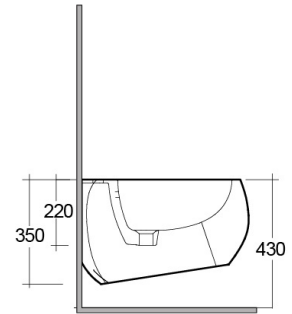

RAK-CLOUD W/HIDDEN FIXATIONS

Bidets | Wall Hung

RAK
CERAMICS

TECHNICAL SPECIFICATIONS

Suite:	RAK-CLOUD
Type:	Wall Hung
Dimensions:	560 x 400 mm
Weight:	23 Kg
Color:	Alpine White

Code	Name
CLOBD2101AWHA	RAK-CLOUD WALL HUNG BIDET ALPINE WHITE 56CM

Dimensions: All dimensions in mm. Tolerance of vitreous china & fireclay items: $\pm 5\%$ for below 200mm and $\pm 3\%$ for above 200mm; for all other items tolerance $\pm 1\%$. Note: Due to a continuing development program to improve design and performance, the manufacturer reserves all rights to vary specifications without prior information. Please note accessories are for photographic use only.