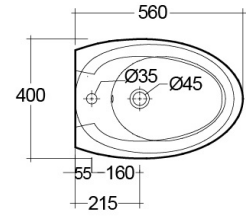

## TECHNICAL SPECIFICATIONS

Suite:	RAK-CLOUD
Type:	Wall Hung
Dimensions:	560 x 400 mm
Weight:	23 Kg
Color:	MATT BLACK - 504

Code	Name
CLOBD2101504A	RAK-CLOUD BIDET WALL HUNG MATT BLACK 56CM WITH HIDDEN FIXATIONS

Dimensions: All dimensions in mm. Tolerance of vitreous china & fireclay items:  $\pm 5\%$  for below 200mm and  $\pm 3\%$  for above 200mm; for all other items tolerance  $\pm 1\%$ . Note: Due to a continuing development program to improve design and performance, the manufacturer reserves all rights to vary specifications without prior information. Please note accessories are for photographic use only.