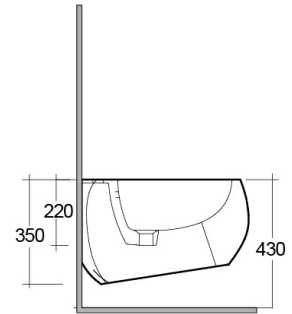

## TECHNICAL SPECIFICATIONS

Suite:	RAK-CLOUD
Type:	Wall Hung
Dimensions:	560 x 400 mm
Weight:	23 Kg
Color:	MATT BLACK - 504

Code	Name
CLOBD2101504A	RAK-CLOUD BIDET WALL HUNG MATT BLACK 56CM WITH HIDDEN FIXATIONS

Dimensions: All dimensions in mm. Tolerance of vitreous china & fireclay items:  $\pm 5\%$  for below 200mm and  $\pm 3\%$  for above 200mm; for all other items tolerance  $\pm 1\%$ . Note: Due to a continuing development program to improve design and performance, the manufacturer reserves all rights to vary specifications without prior information. Please note accessories are for photographic use only.