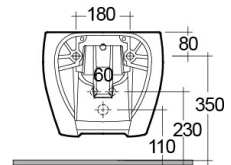

## TECHNICAL SPECIFICATIONS

Suite:	RAK-CLOUD
Type:	Wall Hung
Dimensions:	560 x 400 mm
Weight:	23 Kg
Color:	MATT BLACK - 504

Code	Name
CLOBD2101504A	RAK-CLOUD BIDET WALL HUNG MATT BLACK 56CM WITH HIDDEN FIXATIONS

Dimensions: All dimensions in mm. Tolerance of vitreous china & fireclay items:  $\pm 5\%$  for below 200mm and  $\pm 3\%$  for above 200mm; for all other items tolerance  $\pm 1\%$ . Note: Due to a continuing development program to improve design and performance, the manufacturer reserves all rights to vary specifications without prior information. Please note accessories are for photographic use only.