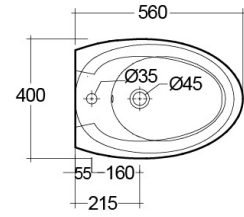

RAK-CLOUD MATT WHITE W/HIDDEN FIXATIONS

Bidets | Wall Hung

RAK
CERAMICS

TECHNICAL SPECIFICATIONS

Suite:	RAK-CLOUD
Type:	Wall Hung
Dimensions:	560 x 400 mm
Weight:	23 Kg
Color:	Matt White

Code	Name
CLOBD2101500A	RAK-CLOUD WALL HUNG BIDET MATT WHITE 56CM

Dimensions: All dimensions in mm. Tolerance of vitreous china & fireclay items: $\pm 5\%$ for below 200mm and $\pm 3\%$ for above 200mm; for all other items tolerance $\pm 1\%$. Note: Due to a continuing development program to improve design and performance, the manufacturer reserves all rights to vary specifications without prior information. Please note accessories are for photographic use only.