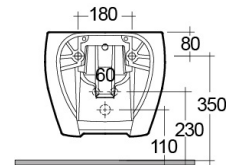

RAK-CLOUD MATT WHITE W/HIDDEN FIXATIONS

Bidets | Wall Hung

RAK
CERAMICS

TECHNICAL SPECIFICATIONS

Suite:	RAK-CLOUD
Type:	Wall Hung
Dimensions:	560 x 400 mm
Weight:	23 Kg
Color:	Matt White

Code	Name
CLOBD2101500A	RAK-CLOUD WALL HUNG BIDET MATT WHITE 56CM

Dimensions: All dimensions in mm. Tolerance of vitreous china & fireclay items: $\pm 5\%$ for below 200mm and $\pm 3\%$ for above 200mm; for all other items tolerance $\pm 1\%$. Note: Due to a continuing development program to improve design and performance, the manufacturer reserves all rights to vary specifications without prior information. Please note accessories are for photographic use only.