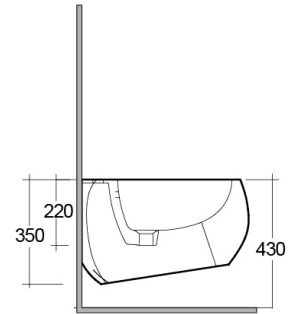

RAK-CLOUD MATT WHITE W/HIDDEN FIXATIONS

Bidets | Wall Hung

RAK
CERAMICS

TECHNICAL SPECIFICATIONS

Suite:	RAK-CLOUD
Type:	Wall Hung
Dimensions:	560 x 400 mm
Weight:	23 Kg
Color:	Matt White

Code	Name
CLOBD2101500A	RAK-CLOUD WALL HUNG BIDET MATT WHITE 56CM

Dimensions: All dimensions in mm. Tolerance of vitreous china & fireclay items: $\pm 5\%$ for below 200mm and $\pm 3\%$ for above 200mm; for all other items tolerance $\pm 1\%$. Note: Due to a continuing development program to improve design and performance, the manufacturer reserves all rights to vary specifications without prior information. Please note accessories are for photographic use only.