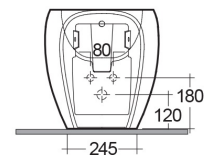

### TECHNICAL SPECIFICATIONS

Suite:	RAK-CLOUD
Type:	Back To Wall
Dimensions:	560 x 400 mm
Weight:	25 Kg
Color:	Matt White

Code	Name
CLOBD2015500A	RAK-CLOUD BIDET MATT WHITE 56CM

Dimensions: All dimensions in mm. Tolerance of vitreous china & fireclay items:  $\pm 5\%$  for below 200mm and  $\pm 3\%$  for above 200mm; for all other items tolerance  $\pm 1\%$ . Note: Due to a continuing development program to improve design and performance, the manufacturer reserves all rights to vary specifications without prior information. Please note accessories are for photographic use only.