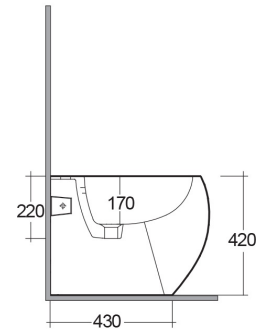

### TECHNICAL SPECIFICATIONS

Suite:	RAK-CLOUD
Type:	Back To Wall
Dimensions:	560 x 400 mm
Weight:	25 Kg
Color:	Matt White

Code	Name
CLOBD2015500A	RAK-CLOUD BIDET MATT WHITE 56CM

Dimensions: All dimensions in mm. Tolerance of vitreous china & fireclay items:  $\pm 5\%$  for below 200mm and  $\pm 3\%$  for above 200mm; for all other items tolerance  $\pm 1\%$ . Note: Due to a continuing development program to improve design and performance, the manufacturer reserves all rights to vary specifications without prior information. Please note accessories are for photographic use only.