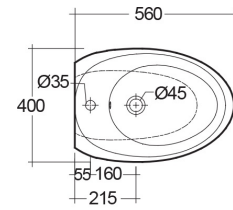

### TECHNICAL SPECIFICATIONS

Suite:	RAK-CLOUD
Type:	Back To Wall
Dimensions:	560 x 400 mm
Weight:	25 Kg
Color:	Matt White

Code	Name
CLOBD2015500A	RAK-CLOUD BIDET MATT WHITE 56CM

Dimensions: All dimensions in mm. Tolerance of vitreous china & fireclay items:  $\pm 5\%$  for below 200mm and  $\pm 3\%$  for above 200mm; for all other items tolerance  $\pm 1\%$ . Note: Due to a continuing development program to improve design and performance, the manufacturer reserves all rights to vary specifications without prior information. Please note accessories are for photographic use only.