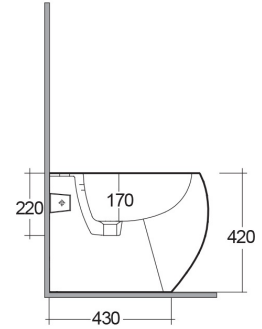

RAK-CLOUD W/HIDDEN FIXATIONS

Bidets | Back To Wall

RAK
CERAMICS

TECHNICAL SPECIFICATIONS

Suite:	RAK-CLOUD
Type:	Back To Wall
Dimensions:	560 x 400 mm
Weight:	25 Kg
Color:	Alpine White

Code	Name
CLOBD2015AWHA	RAK-CLOUD BIDET ALPINE WHITE 56CM

Dimensions: All dimensions in mm. Tolerance of vitreous china & fireclay items: ± 5% for below 200mm and ± 3% for above 200mm; for all other items tolerance ± 1%. Note: Due to a continuing development program to improve design and performance, the manufacturer reserves all rights to vary specifications without prior information. Please note accessories are for photographic use only.