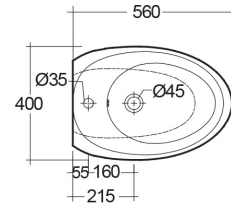

RAK-CLOUD W/HIDDEN FIXATIONS

Bidets | Back To Wall

RAK
CERAMICS

TECHNICAL SPECIFICATIONS

Suite:	RAK-CLOUD
Type:	Back To Wall
Dimensions:	560 x 400 mm
Weight:	25 Kg
Color:	Alpine White

Code	Name
CLOBD2015AWHA	RAK-CLOUD BIDET ALPINE WHITE 56CM

Dimensions: All dimensions in mm. Tolerance of vitreous china & fireclay items: ± 5% for below 200mm and ± 3% for above 200mm; for all other items tolerance ± 1%. Note: Due to a continuing development program to improve design and performance, the manufacturer reserves all rights to vary specifications without prior information. Please note accessories are for photographic use only.