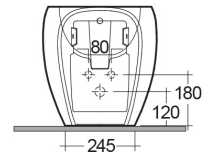

RAK-CLOUD W/HIDDEN FIXATIONS

Bidets | Back To Wall

RAK
CERAMICS

TECHNICAL SPECIFICATIONS

Suite:	RAK-CLOUD
Type:	Back To Wall
Dimensions:	560 x 400 mm
Weight:	25 Kg
Color:	Alpine White

Code	Name
CLOBD2015AWHA	RAK-CLOUD BIDET ALPINE WHITE 56CM

Dimensions: All dimensions in mm. Tolerance of vitreous china & fireclay items: ± 5% for below 200mm and ± 3% for above 200mm; for all other items tolerance ± 1%. Note: Due to a continuing development program to improve design and performance, the manufacturer reserves all rights to vary specifications without prior information. Please note accessories are for photographic use only.