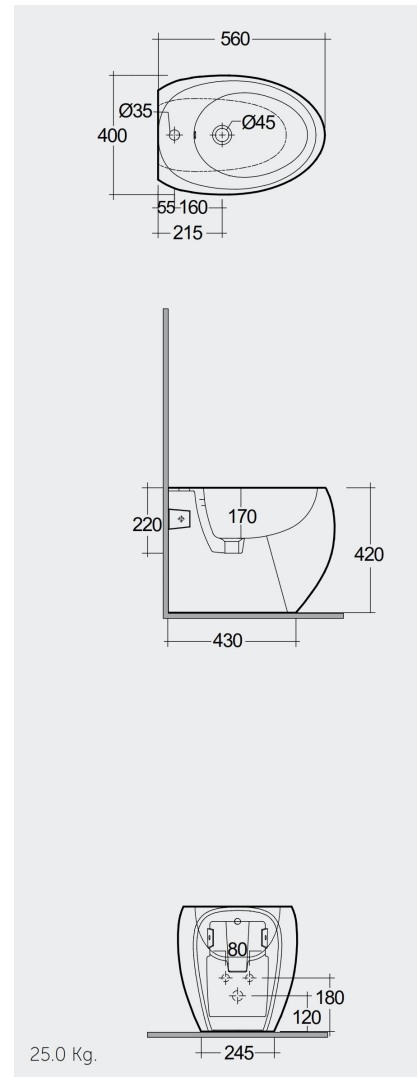

RAK-CLOUD MATT BLACK W/HIDDEN FIXATIONS

Bidets | Back To Wall

RAK
CERAMICS

TECHNICAL SPECIFICATIONS

Suite:	RAK-CLOUD
Type:	Back To Wall
Dimensions:	560 x 400 mm
Weight:	25 Kg
Color:	MATT BLACK - 504

Code	Name
CLOBD2015504A	RAK-CLOUD BIDET MATT BLACK 56CM WITH HIDDEN FIXATIONS

Dimensions: All dimensions in mm. Tolerance of vitreous china & fireclay items: $\pm 5\%$ for below 200mm and $\pm 3\%$ for above 200mm; for all other items tolerance $\pm 1\%$. Note: Due to a continuing development program to improve design and performance, the manufacturer reserves all rights to vary specifications without prior information. Please note accessories are for photographic use only.