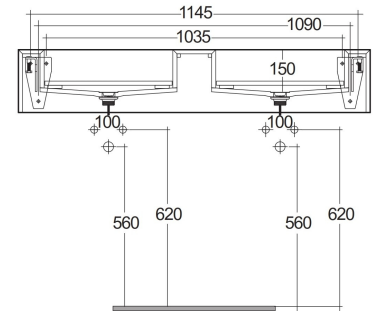

## TECHNICAL SPECIFICATIONS

Suite:	RAK-PRECIOUS
Type:	Wall Hung
Dimensions:	1230 x 470 mm
Color:	Travertino Ivory - 102
Shape of basin:	Rectangle

Code	Name
PRECT12347102A	WASH BASIN WALL HUNG 63CM X 2 IVORY
PRE0000000201A	Drain for RAK-Precious Counter and Drop in Wash Basins
PRE0000000200A	L-Brackets for RAK-Precious

Dimensions: All dimensions in mm. Tolerance of vitreous china & fireclay items:  $\pm 5\%$  for below 200mm and  $\pm 3\%$  for above 200mm; for all other items tolerance  $\pm 1\%$ . Note: Due to a continuing development program to improve design and performance, the manufacturer reserves all rights to vary specifications without prior information. Please note accessories are for photographic use only.