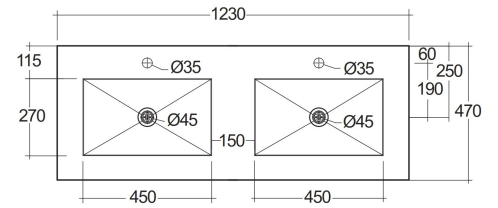

## TECHNICAL SPECIFICATIONS

Suite:	RAK-PRECIOUS
Type:	Wall Hung
Dimensions:	1230 x 470 mm
Color:	Travertino Ivory - 102
Shape of basin:	Rectangle

Code	Name
PRECT12347102A	WASH BASIN WALL HUNG 63CM X 2 IVORY
PRE0000000201A	Drain for RAK-Precious Counter and Drop in Wash Basins
PRE0000000200A	L-Brackets for RAK-Precious

Dimensions: All dimensions in mm. Tolerance of vitreous china & fireclay items:  $\pm 5\%$  for below 200mm and  $\pm 3\%$  for above 200mm; for all other items tolerance  $\pm 1\%$ . Note: Due to a continuing development program to improve design and performance, the manufacturer reserves all rights to vary specifications without prior information. Please note accessories are for photographic use only.