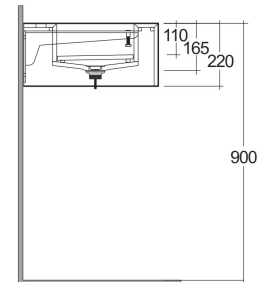

## TECHNICAL SPECIFICATIONS

Suite:	RAK-PRECIOUS
Type:	Wall Hung
Dimensions:	1230 x 470 mm
Color:	Travertino Ivory - 102
Shape of basin:	Rectangle

Code	Name
PRECT12347102A	WASH BASIN WALL HUNG 63CM X 2 IVORY
PRE0000000201A	Drain for RAK-Precious Counter and Drop in Wash Basins
PRE0000000200A	L-Brackets for RAK-Precious

Dimensions: All dimensions in mm. Tolerance of vitreous china & fireclay items:  $\pm 5\%$  for below 200mm and  $\pm 3\%$  for above 200mm; for all other items tolerance  $\pm 1\%$ . Note: Due to a continuing development program to improve design and performance, the manufacturer reserves all rights to vary specifications without prior information. Please note accessories are for photographic use only.