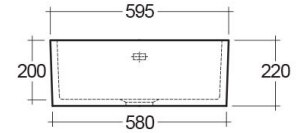

RAK-TULIP

Apron Front | Kitchen Sink

RAK
CERAMICS

TECHNICAL SPECIFICATIONS

Suite: RAK-KITCHEN SINKS

Dimensions: 595 x 475 mm

Weight: 31 Kg

Color: Alpine White

Code **Name**

OC84AWHA TULIP KITCHEN SINK

Dimensions: All dimensions in mm. Tolerance of vitreous china & fireclay items: $\pm 5\%$ for below 200mm and $\pm 3\%$ for above 200mm; for all other items tolerance $\pm 1\%$. Note: Due to a continuing development program to improve design and performance, the manufacturer reserves all rights to vary specifications without prior information. Please note accessories are for photographic use only.