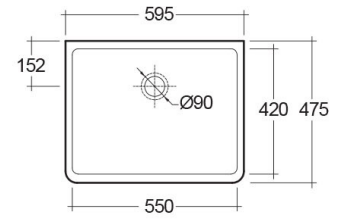

RAK-TULIP

Apron Front | Kitchen Sink

RAK
CERAMICS

TECHNICAL SPECIFICATIONS

Suite: RAK-KITCHEN SINKS

Dimensions: 595 x 475 mm

Weight: 31 Kg

Color: Alpine White

Code **Name**

OC84AWHA TULIP KITCHEN SINK

Dimensions: All dimensions in mm. Tolerance of vitreous china & fireclay items: $\pm 5\%$ for below 200mm and $\pm 3\%$ for above 200mm; for all other items tolerance $\pm 1\%$. Note: Due to a continuing development program to improve design and performance, the manufacturer reserves all rights to vary specifications without prior information. Please note accessories are for photographic use only.