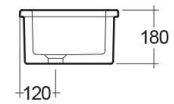

RAK-LAB 2

Drop In | Kitchen Sink

RAK
CERAMICS

TECHNICAL SPECIFICATIONS

Dimensions: 330 x 330 mm

Weight: 15 Kg

Color: Alpine White

Code	Name
OC163AWHA	LAB KITCHEN SINK # 2

Dimensions: All dimensions in mm. Tolerance of vitreous china & fireclay items: $\pm 5\%$ for below 200mm and $\pm 3\%$ for above 200mm; for all other items tolerance $\pm 1\%$. Note: Due to a continuing development program to improve design and performance, the manufacturer reserves all rights to vary specifications without prior information. Please note accessories are for photographic use only.