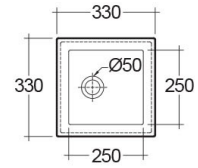

RAK-LAB 2

Drop In | Kitchen Sink

RAK
CERAMICS

TECHNICAL SPECIFICATIONS

Dimensions: 330 x 330 mm

Weight: 15 Kg

Color: Alpine White

Code	Name
OC163AWHA	LAB KITCHEN SINK # 2

Dimensions: All dimensions in mm. Tolerance of vitreous china & fireclay items: $\pm 5\%$ for below 200mm and $\pm 3\%$ for above 200mm; for all other items tolerance $\pm 1\%$. Note: Due to a continuing development program to improve design and performance, the manufacturer reserves all rights to vary specifications without prior information. Please note accessories are for photographic use only.