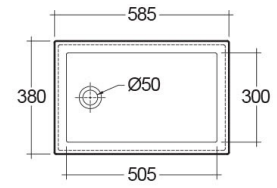

RAK-LAB 3

Drop In | Kitchen Sink

RAK
CERAMICS

TECHNICAL SPECIFICATIONS

Dimensions: 585 x 380 mm

Weight: 30 Kg

Color: Alpine White

Code	Name
OC164AWHA	LAB KITCHEN SINK # 3

Dimensions: All dimensions in mm. Tolerance of vitreous china & fireclay items: $\pm 5\%$ for below 200mm and $\pm 3\%$ for above 200mm; for all other items tolerance $\pm 1\%$. Note: Due to a continuing development program to improve design and performance, the manufacturer reserves all rights to vary specifications without prior information. Please note accessories are for photographic use only.