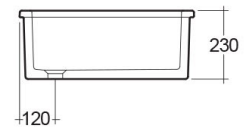

RAK-LAB 3

Drop In | Kitchen Sink

RAK
CERAMICS

TECHNICAL SPECIFICATIONS

Dimensions: 585 x 380 mm

Weight: 30 Kg

Color: Alpine White

Code	Name
OC164AWHA	LAB KITCHEN SINK # 3

Dimensions: All dimensions in mm. Tolerance of vitreous china & fireclay items: $\pm 5\%$ for below 200mm and $\pm 3\%$ for above 200mm; for all other items tolerance $\pm 1\%$. Note: Due to a continuing development program to improve design and performance, the manufacturer reserves all rights to vary specifications without prior information. Please note accessories are for photographic use only.