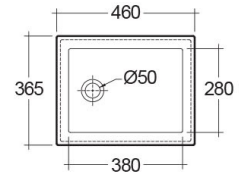

RAK-LAB 4

Drop In | Kitchen Sink

RAK
CERAMICS

TECHNICAL SPECIFICATIONS

Dimensions: 460 x 365 mm

Weight: 21 Kg

Color: Alpine White

Code	Name
OC165AWHA	LAB KITCHEN SINK # 4

Dimensions: All dimensions in mm. Tolerance of vitreous china & fireclay items: $\pm 5\%$ for below 200mm and $\pm 3\%$ for above 200mm; for all other items tolerance $\pm 1\%$. Note: Due to a continuing development program to improve design and performance, the manufacturer reserves all rights to vary specifications without prior information. Please note accessories are for photographic use only.