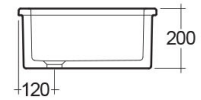

RAK-LAB 4

Drop In | Kitchen Sink

RAK
CERAMICS

TECHNICAL SPECIFICATIONS

Dimensions: 460 x 365 mm

Weight: 21 Kg

Color: Alpine White

Code	Name
OC165AWHA	LAB KITCHEN SINK # 4

Dimensions: All dimensions in mm. Tolerance of vitreous china & fireclay items: $\pm 5\%$ for below 200mm and $\pm 3\%$ for above 200mm; for all other items tolerance $\pm 1\%$. Note: Due to a continuing development program to improve design and performance, the manufacturer reserves all rights to vary specifications without prior information. Please note accessories are for photographic use only.