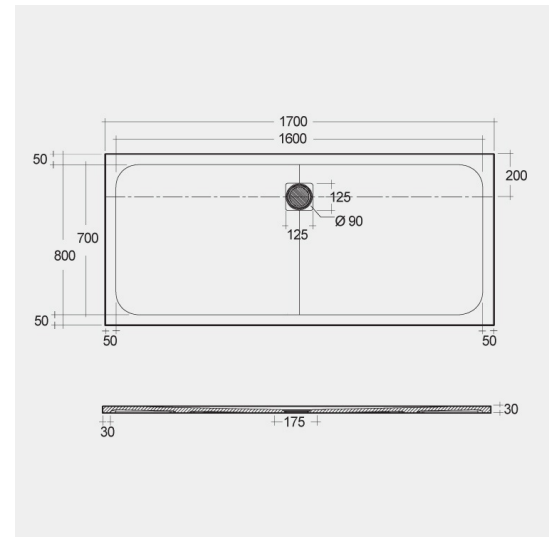

## TECHNICAL SPECIFICATIONS

Type:	RAK-FEELING - RFBR080170S514
Dimensions:	800 x 1700 mm
Weight:	49 Kg
Color:	Cappuccino
<b>Code</b>	<b>Name</b>
RFBR080170S514	RAK-FEELING 80X170 CM

Dimensions: All dimensions in mm. Tolerance of vitreous china & fireclay items:  $\pm 5\%$  for below 200mm and  $\pm 3\%$  for above 200mm; for all other items tolerance  $\pm 1\%$ . Note: Due to a continuing development program to improve design and performance, the manufacturer reserves all rights to vary specifications without prior information. Please note accessories are for photographic use only.