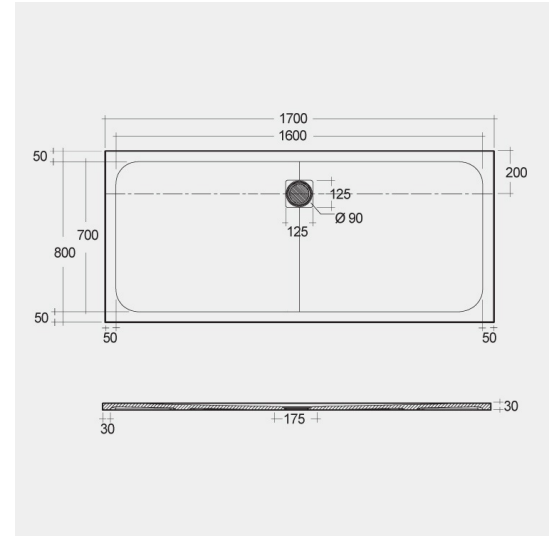

RAK-FEELING - RFBR080170S505

Shower Tray

RAK
CERAMICS

TECHNICAL SPECIFICATIONS

Type:	RAK-FEELING - RFBR080170S505
Dimensions:	800 x 1700 mm
Weight:	49 Kg
Color:	Greige
Code	Name
RFBR080170S505	RAK-FEELING 80X170 CM

Dimensions: All dimensions in mm. Tolerance of vitreous china & fireclay items: $\pm 5\%$ for below 200mm and $\pm 3\%$ for above 200mm; for all other items tolerance $\pm 1\%$. Note: Due to a continuing development program to improve design and performance, the manufacturer reserves all rights to vary specifications without prior information. Please note accessories are for photographic use only.