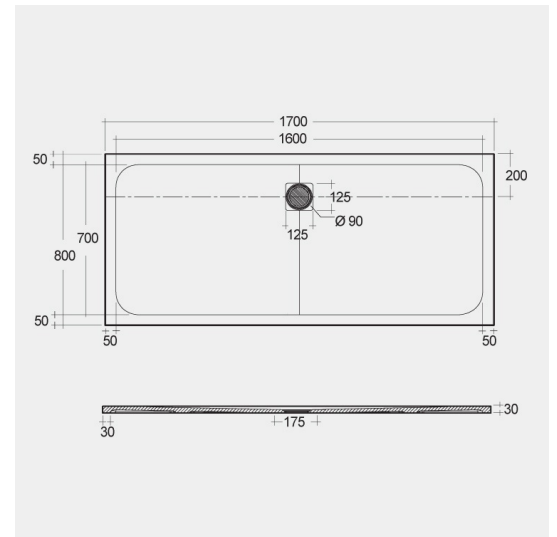

## TECHNICAL SPECIFICATIONS

Suite:	RAK-FEELING SHOWERTRAYS
Type:	RAK-FEELING - RFBR080170S500
Dimensions:	800 x 1700 mm
Weight:	49 Kg
Color:	White

Code	Name
RFBR080170S500	RAK-FEELING 80X170 CM

Dimensions: All dimensions in mm. Tolerance of vitreous china & fireclay items:  $\pm 5\%$  for below 200mm and  $\pm 3\%$  for above 200mm; for all other items tolerance  $\pm 1\%$ . Note: Due to a continuing development program to improve design and performance, the manufacturer reserves all rights to vary specifications without prior information. Please note accessories are for photographic use only.