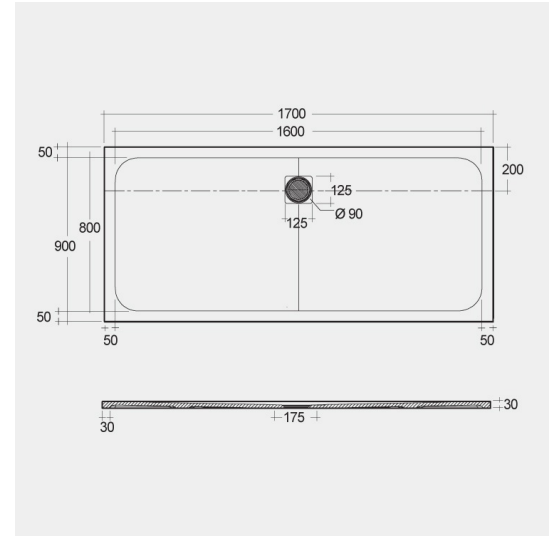

RAK-FEELING - RFBR090170S504

Shower Tray

RAK
CERAMICS

TECHNICAL SPECIFICATIONS

Suite:	RAK-FEELING SHOWERTRAYS
Type:	RAK-FEELING - RFBR090170S504
Dimensions:	900 x 1700 mm
Weight:	54.5 Kg
Color:	Black

Code	Name
RFBR090170S504	RAK-FEELING 90X170 CM

Dimensions: All dimensions in mm. Tolerance of vitreous china & fireclay items: $\pm 5\%$ for below 200mm and $\pm 3\%$ for above 200mm; for all other items tolerance $\pm 1\%$. Note: Due to a continuing development program to improve design and performance, the manufacturer reserves all rights to vary specifications without prior information. Please note accessories are for photographic use only.