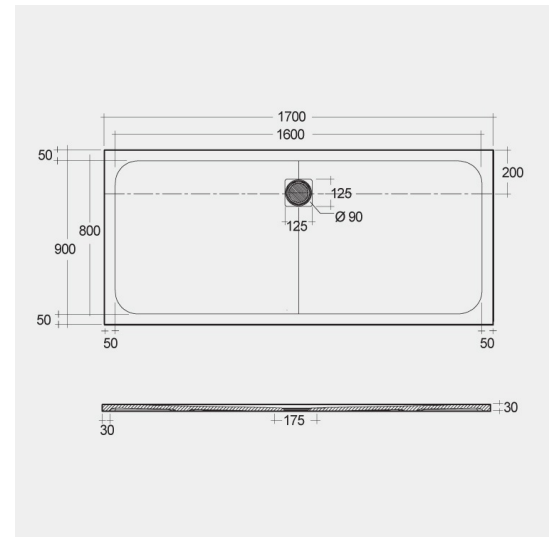

RAK-FEELING - RFBR090170S514

Shower Tray

RAK
CERAMICS

TECHNICAL SPECIFICATIONS

Suite:	RAK-FEELING SHOWERTRAYS
Type:	RAK-FEELING - RFBR090170S514
Dimensions:	900 x 1700 mm
Weight:	54.5 Kg
Color:	Cappuccino

Code	Name
RFBR090170S514	RAK-FEELING 90X170 CM

Dimensions: All dimensions in mm. Tolerance of vitreous china & fireclay items: $\pm 5\%$ for below 200mm and $\pm 3\%$ for above 200mm; for all other items tolerance $\pm 1\%$. Note: Due to a continuing development program to improve design and performance, the manufacturer reserves all rights to vary specifications without prior information. Please note accessories are for photographic use only.