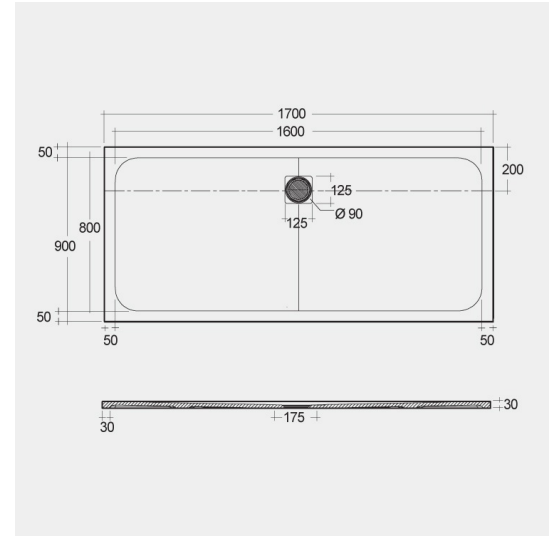

RAK-FEELING - RFBR090170S505

Shower Tray

RAK
CERAMICS

TECHNICAL SPECIFICATIONS

Suite:	RAK-FEELING SHOWERTRAYS
Type:	RAK-FEELING - RFBR090170S505
Dimensions:	900 x 1700 mm
Weight:	54.5 Kg
Color:	Greige

Code	Name
RFBR090170S505	RAK-FEELING 90X170 CM

Dimensions: All dimensions in mm. Tolerance of vitreous china & fireclay items: $\pm 5\%$ for below 200mm and $\pm 3\%$ for above 200mm; for all other items tolerance $\pm 1\%$. Note: Due to a continuing development program to improve design and performance, the manufacturer reserves all rights to vary specifications without prior information. Please note accessories are for photographic use only.