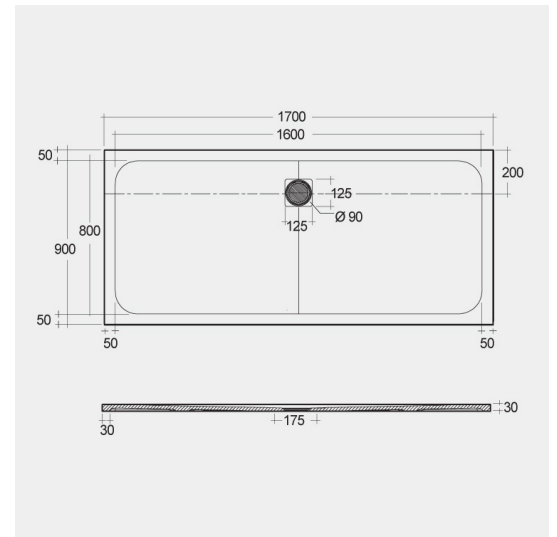

RAK-FEELING - RFBR090170S503

Shower Tray

RAK
CERAMICS

TECHNICAL SPECIFICATIONS

Suite:	RAK-FEELING SHOWERTRAYS
Type:	RAK-FEELING - RFBR090170S503
Dimensions:	900 x 1700 mm
Weight:	54.5 Kg
Color:	Grey

Code	Name
RFBR090170S503	RAK-FEELING 90X170 CM

Dimensions: All dimensions in mm. Tolerance of vitreous china & fireclay items: $\pm 5\%$ for below 200mm and $\pm 3\%$ for above 200mm; for all other items tolerance $\pm 1\%$. Note: Due to a continuing development program to improve design and performance, the manufacturer reserves all rights to vary specifications without prior information. Please note accessories are for photographic use only.