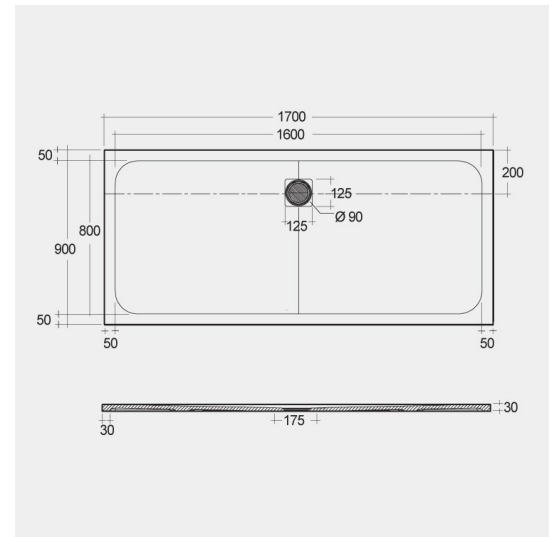

### TECHNICAL SPECIFICATIONS

Suite:	RAK-FEELING SHOWERTRAYS
Type:	RAK-FEELING - RFBR090170S500
Dimensions:	900 x 1700 mm
Weight:	54.5 Kg
Color:	White

Code	Name
RFBR090170S500	RAK-FEELING 90X170 CM

Dimensions: All dimensions in mm. Tolerance of vitreous china & fireclay items:  $\pm 5\%$  for below 200mm and  $\pm 3\%$  for above 200mm; for all other items tolerance  $\pm 1\%$ . Note: Due to a continuing development program to improve design and performance, the manufacturer reserves all rights to vary specifications without prior information. Please note accessories are for photographic use only.