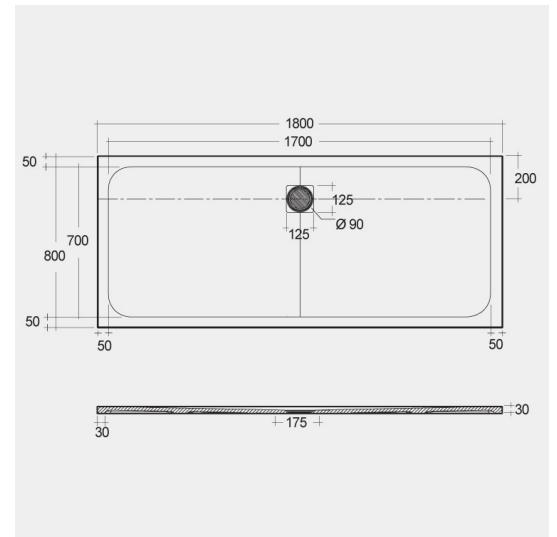

## TECHNICAL SPECIFICATIONS

Suite:	RAK-FEELING SHOWERTRAYS
Type:	RAK-FEELING - RFBR080180S514
Dimensions:	800 x 1800 mm
Weight:	51.5 Kg
Color:	Cappuccino

Code	Name
RFBR080180S514	RAK-FEELING 80X180 CM

Dimensions: All dimensions in mm. Tolerance of vitreous china & fireclay items:  $\pm 5\%$  for below 200mm and  $\pm 3\%$  for above 200mm; for all other items tolerance  $\pm 1\%$ . Note: Due to a continuing development program to improve design and performance, the manufacturer reserves all rights to vary specifications without prior information. Please note accessories are for photographic use only.