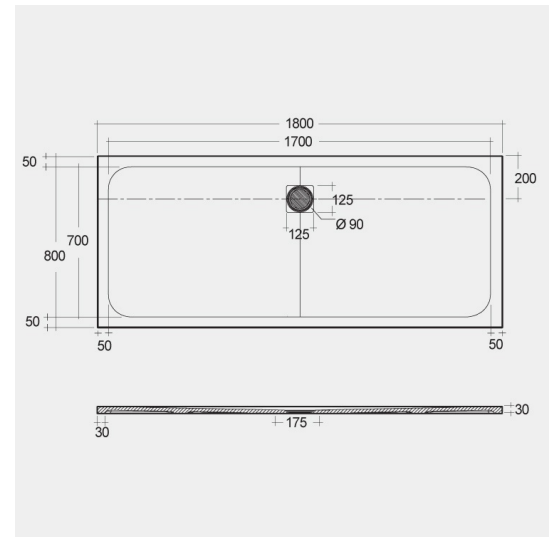

RAK-FEELING - RFBR080180S505

Shower Tray

RAK
CERAMICS

TECHNICAL SPECIFICATIONS

Suite:	RAK-FEELING SHOWERTRAYS
Type:	RAK-FEELING - RFBR080180S505
Dimensions:	800 x 1800 mm
Weight:	51.5 Kg
Color:	Greige

Code	Name
RFBR080180S505	RAK-FEELING 80X180 CM

Dimensions: All dimensions in mm. Tolerance of vitreous china & fireclay items: $\pm 5\%$ for below 200mm and $\pm 3\%$ for above 200mm; for all other items tolerance $\pm 1\%$. Note: Due to a continuing development program to improve design and performance, the manufacturer reserves all rights to vary specifications without prior information. Please note accessories are for photographic use only.