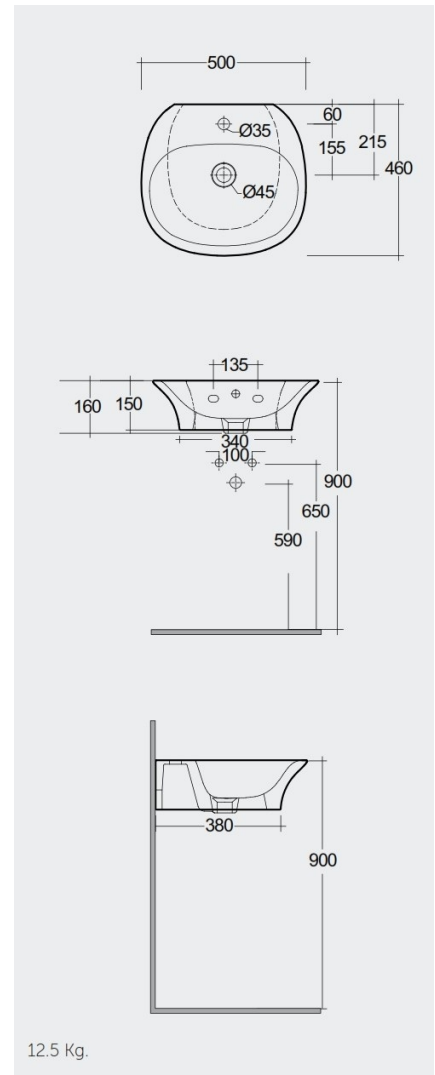

### TECHNICAL SPECIFICATIONS

Suite:	RAK-SENSATION
Type:	Wall Hung
Dimensions:	500 x 460 mm
Weight:	13 Kg
Color:	Alpine White
Shape of basin:	Oval
Overflow hole:	yes
<b>Code</b>	<b>Name</b>
SENWB5001AWHA	SENSATION WASH BASIN WALL HUNG 50CM

Dimensions: All dimensions in mm. Tolerance of vitreous china & fireclay items:  $\pm 5\%$  for below 200mm and  $\pm 3\%$  for above 200mm; for all other items tolerance  $\pm 1\%$ . Note: Due to a continuing development program to improve design and performance, the manufacturer reserves all rights to vary specifications without prior information. Please note accessories are for photographic use only.