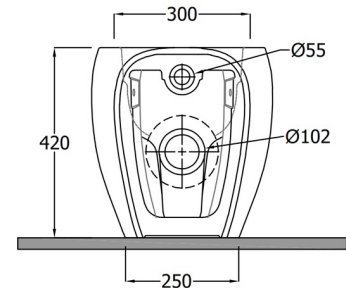

RAK-CLOUD MATT BLACK W/HIDDEN FIXATIONS

Back to Wall | Water Closet

RAK
CERAMICS

TECHNICAL SPECIFICATIONS

Suite:	RAK-CLOUD
Type:	Back to Wall
Dimensions:	560 x 400 mm
Weight:	30 Kg
Color:	MATT BLACK - 504
Trap type:	P Trap & S Trap
Trapway type:	Concealed
Seat cover options:	ABS & Urea
Bowl shape:	Oval
Soft close:	yes
Flush Type:	Dual Flush

Code	Name
CLOWC1346504A	RAK-CLOUD WATER CLOSET MATT BLACK P S-TRAP 56CM WITH HIDDEN FIXATIONS
CLOSC3901504	RAK-CLOUD SOFT CLOSE UREA SEAT COVER (504)

Dimensions: All dimensions in mm. Tolerance of vitreous china & fireclay items: $\pm 5\%$ for below 200mm and $\pm 3\%$ for above 200mm; for all other items tolerance $\pm 1\%$. Note: Due to a continuing development program to improve design and performance, the manufacturer reserves all rights to vary specifications without prior information. Please note accessories are for photographic use only.