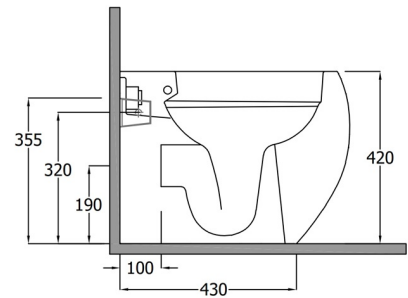

RAK-CLOUD MATT BLACK W/HIDDEN FIXATIONS

Back to Wall | Water Closet

RAK
CERAMICS

TECHNICAL SPECIFICATIONS

Suite:	RAK-CLOUD
Type:	Back to Wall
Dimensions:	560 x 400 mm
Weight:	30 Kg
Color:	MATT BLACK - 504
Trap type:	P Trap & S Trap
Trapway type:	Concealed
Seat cover options:	ABS & Urea
Bowl shape:	Oval
Soft close:	yes
Flush Type:	Dual Flush

Code	Name
CLOWC1346504A	RAK-CLOUD WATER CLOSET MATT BLACK P S-TRAP 56CM WITH HIDDEN FIXATIONS
CLOSC3901504	RAK-CLOUD SOFT CLOSE UREA SEAT COVER (504)

Dimensions: All dimensions in mm. Tolerance of vitreous china & fireclay items: $\pm 5\%$ for below 200mm and $\pm 3\%$ for above 200mm; for all other items tolerance $\pm 1\%$. Note: Due to a continuing development program to improve design and performance, the manufacturer reserves all rights to vary specifications without prior information. Please note accessories are for photographic use only.