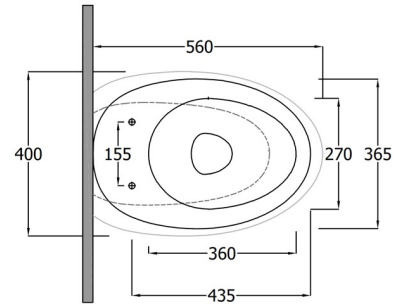

RAK-CLOUD MATT BLACK W/HIDDEN FIXATIONS

Back to Wall | Water Closet

RAK
CERAMICS

TECHNICAL SPECIFICATIONS

Suite:	RAK-CLOUD
Type:	Back to Wall
Dimensions:	560 x 400 mm
Weight:	30 Kg
Color:	MATT BLACK - 504
Trap type:	P Trap & S Trap
Trapway type:	Concealed
Seat cover options:	ABS & Urea
Bowl shape:	Oval
Soft close:	yes
Flush Type:	Dual Flush

Code	Name
CLOWC1346504A	RAK-CLOUD WATER CLOSET MATT BLACK P S-TRAP 56CM WITH HIDDEN FIXATIONS
CLOSC3901504	RAK-CLOUD SOFT CLOSE UREA SEAT COVER (504)

Dimensions: All dimensions in mm. Tolerance of vitreous china & fireclay items: $\pm 5\%$ for below 200mm and $\pm 3\%$ for above 200mm; for all other items tolerance $\pm 1\%$. Note: Due to a continuing development program to improve design and performance, the manufacturer reserves all rights to vary specifications without prior information. Please note accessories are for photographic use only.