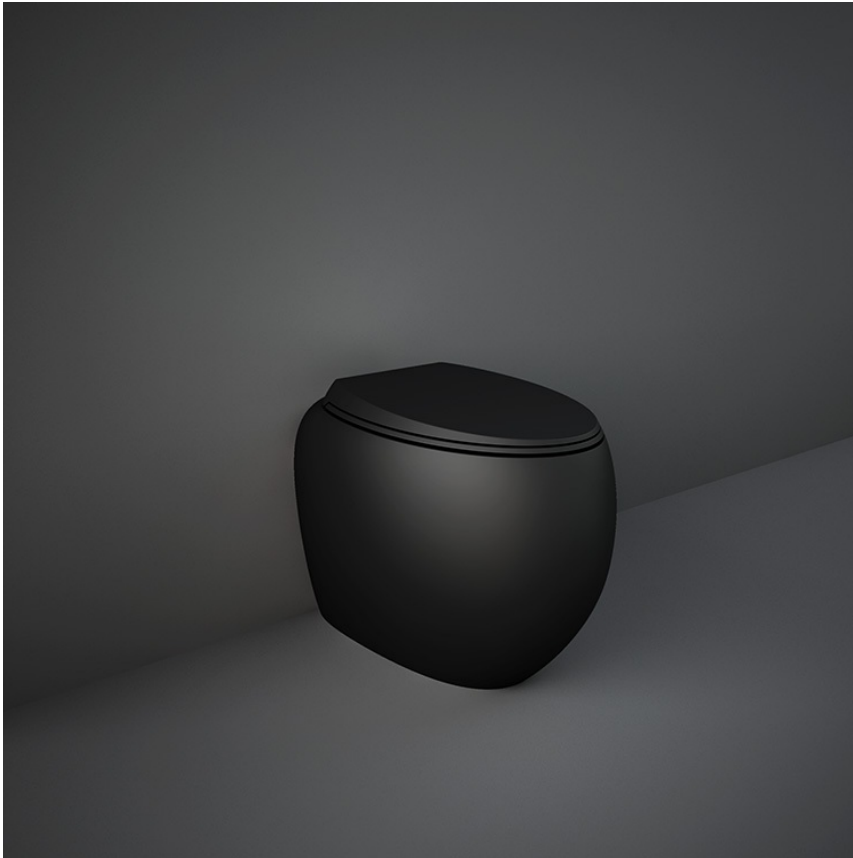

RAK-CLOUD MATT BLACK W/HIDDEN FIXATIONS

Back to Wall | Water Closet

RAK
CERAMICS

TECHNICAL SPECIFICATIONS

Suite:	RAK-CLOUD
Type:	Back to Wall
Dimensions:	560 x 400 mm
Weight:	30 Kg
Color:	MATT BLACK - 504
Trap type:	P Trap & S Trap
Trapway type:	Concealed
Seat cover options:	ABS & Urea
Bowl shape:	Oval
Soft close:	yes
Flush Type:	Dual Flush

Code	Name
CLOWC1346504A	RAK-CLOUD WATER CLOSET MATT BLACK P S-TRAP 56CM WITH HIDDEN FIXATIONS
CLOSC3901504	RAK-CLOUD SOFT CLOSE UREA SEAT COVER (504)

Dimensions: All dimensions in mm. Tolerance of vitreous china & fireclay items: $\pm 5\%$ for below 200mm and $\pm 3\%$ for above 200mm; for all other items tolerance $\pm 1\%$. Note: Due to a continuing development program to improve design and performance, the manufacturer reserves all rights to vary specifications without prior information. Please note accessories are for photographic use only.