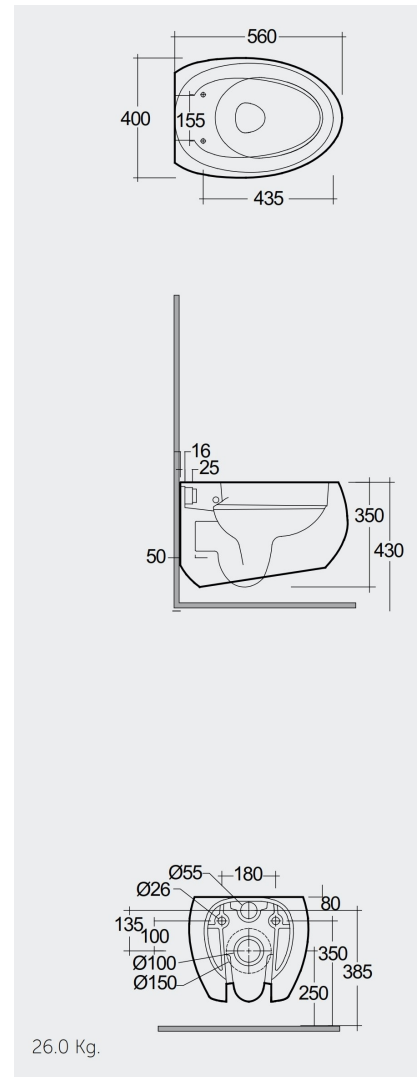

RAK-CLOUD MATT BLACK W/HIDDEN FIXATIONS

Wall Hung | Water Closet

RAK
CERAMICS

26.0 Kg.

TECHNICAL SPECIFICATIONS

Suite:	RAK-CLOUD
Type:	Wall Hung
Dimensions:	560 x 400 mm
Weight:	26 Kg
Color:	MATT BLACK - 504
Trap type:	P Trap
Trapway type:	Concealed
Seat cover options:	ABS & Urea
Bowl shape:	Oval
Soft close:	yes
Flush Type:	Dual Flush

Code	Name
CLOWC1446504A	RAK-CLOUD WATER CLOSET WALL HUNG MATT BLACK P S-TRAP 56CM WITH HIDDEN FIXATIONS
CLOSC3901504	RAK-CLOUD SOFT CLOSE UREA SEAT COVER (504)

Dimensions: All dimensions in mm. Tolerance of vitreous china & fireclay items: $\pm 5\%$ for below 200mm and $\pm 3\%$ for above 200mm; for all other items tolerance $\pm 1\%$. Note: Due to a continuing development program to improve design and performance, the manufacturer reserves all rights to vary specifications without prior information. Please note accessories are for photographic use only.