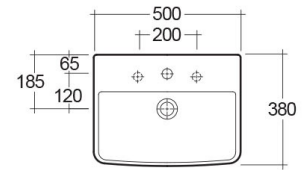

RAK-SUMMIT
Wash basin | Semi Recessed

RAK
 CERAMICS

TECHNICAL SPECIFICATIONS

Suite:	RAK-SUMMIT
Type:	Semi Recessed
Dimensions:	500 x 380 mm
Weight:	13 Kg
Color:	Alpine White
Shape of basin:	Rectangle
Overflow hole:	yes

Code	Name
SM0901AWHA	SUMMIT WASH BASIN SEMI-RECESSED 50CM

Dimensions: All dimensions in mm. Tolerance of vitreous china & fireclay items: $\pm 5\%$ for below 200mm and $\pm 3\%$ for above 200mm; for all other items tolerance $\pm 1\%$. Note: Due to a continuing development program to improve design and performance, the manufacturer reserves all rights to vary specifications without prior information. Please note accessories are for photographic use only.