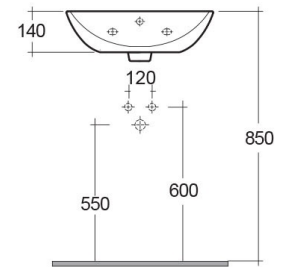

RAK-SUMMIT
Wash basin | Semi Recessed

RAK
 CERAMICS

TECHNICAL SPECIFICATIONS

Suite:	RAK-SUMMIT
Type:	Semi Recessed
Dimensions:	500 x 380 mm
Weight:	13 Kg
Color:	Alpine White
Shape of basin:	Rectangle
Overflow hole:	yes

Code	Name
SM0901AWHA	SUMMIT WASH BASIN SEMI-RECESSED 50CM

Dimensions: All dimensions in mm. Tolerance of vitreous china & fireclay items: $\pm 5\%$ for below 200mm and $\pm 3\%$ for above 200mm; for all other items tolerance $\pm 1\%$. Note: Due to a continuing development program to improve design and performance, the manufacturer reserves all rights to vary specifications without prior information. Please note accessories are for photographic use only.