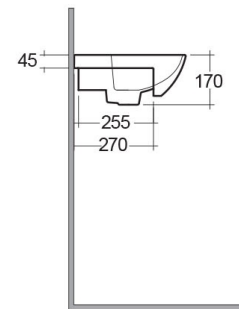

RAK-SUMMIT
Wash basin | Semi Recessed

RAK
 CERAMICS

TECHNICAL SPECIFICATIONS

Suite:	RAK-SUMMIT
Type:	Semi Recessed
Dimensions:	500 x 380 mm
Weight:	13 Kg
Color:	Alpine White
Shape of basin:	Rectangle
Overflow hole:	yes

Code	Name
SM0901AWHA	SUMMIT WASH BASIN SEMI-RECESSED 50CM

Dimensions: All dimensions in mm. Tolerance of vitreous china & fireclay items: $\pm 5\%$ for below 200mm and $\pm 3\%$ for above 200mm; for all other items tolerance $\pm 1\%$. Note: Due to a continuing development program to improve design and performance, the manufacturer reserves all rights to vary specifications without prior information. Please note accessories are for photographic use only.