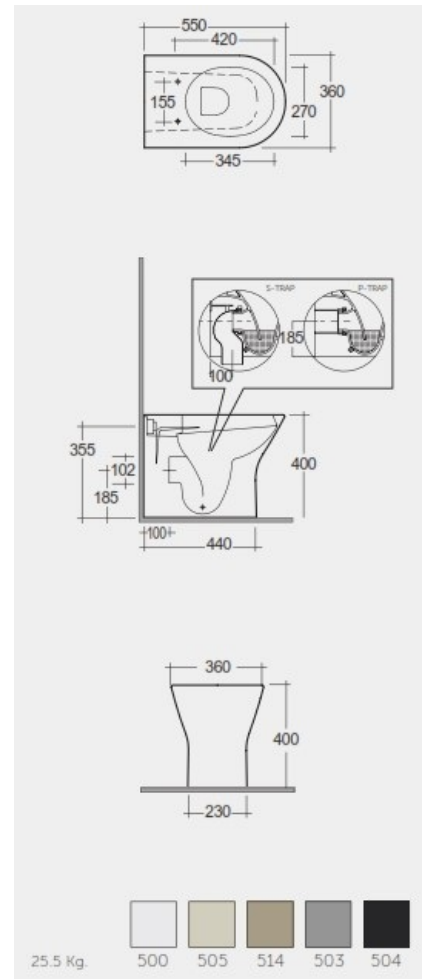

RAK-FEELING - RST19500A - MATT WHITE

Back to Wall | Water Closet

RAK
CERAMICS

TECHNICAL SPECIFICATIONS

Suite:	RAK-FEELING WC'S & BIDETS
Type:	Back to Wall
Dimensions:	550 x 360 mm
Weight:	25.5 Kg
Color:	MATT WHITE - 500
Trap type:	P Trap & S Trap
Trapway type:	Concealed
Seat cover options:	Urea
Bowl shape:	Compact Oval
Soft close:	yes
Flush Type:	Dual Flush

Code	Name
RST19500A	RAK-FEELING RIMLESS BACK TO WALL WATER CLOSET 55 CM P-TRAP & S-TRAP MATT WHITE
RSTSC3901500	RAK-FEELING SOFT CLOSE SEAT COVER MATT WHITE

Dimensions: All dimensions in mm. Tolerance of vitreous china & fireclay items: $\pm 5\%$ for below 200mm and $\pm 3\%$ for above 200mm; for all other items tolerance $\pm 1\%$. Note: Due to a continuing development program to improve design and performance, the manufacturer reserves all rights to vary specifications without prior information. Please note accessories are for photographic use only.