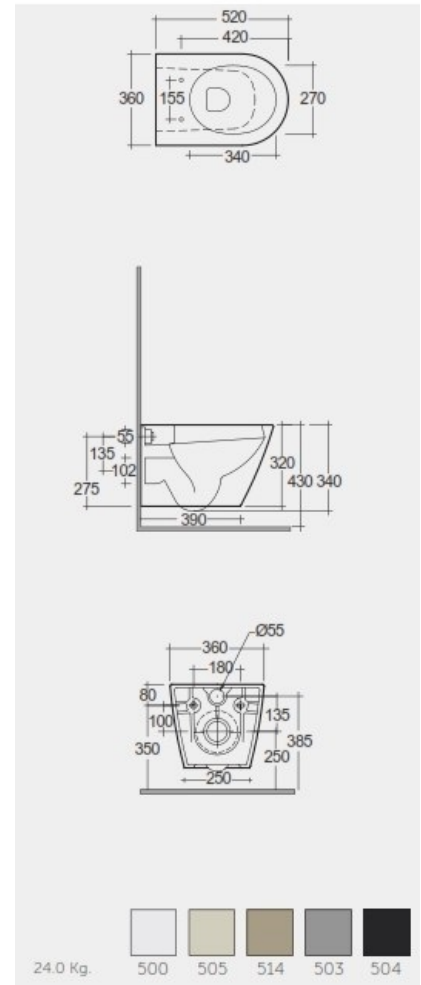

RAK-FEELING - RST23500A - MATT WHITE
Wall Hung | Water Closet

RAK
 CERAMICS

TECHNICAL SPECIFICATIONS

Suite:	RAK-FEELING WC'S & BIDETS
Type:	Wall Hung
Dimensions:	520 x 360 mm
Weight:	24 Kg
Color:	MATT WHITE - 500
Trap type:	P Trap
Trapway type:	Concealed
Seat cover options:	Urea
Bowl shape:	Compact Oval
Soft close:	yes
Flush Type:	Dual Flush

Code	Name
FEEWHPAN500-SC	RAK-FEELING RIMLESS WALL HUNG WATER CLOSET 52 CM MATT WHITE

Dimensions: All dimensions in mm. Tolerance of vitreous china & fireclay items: ± 5% for below 200mm and ± 3% for above 200mm; for all other items tolerance ± 1%. Note: Due to a continuing development program to improve design and performance, the manufacturer reserves all rights to vary specifications without prior information. Please note accessories are for photographic use only.