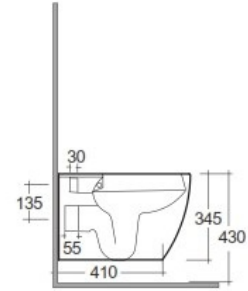

RAK-METROPOLITAN-W/HIDDEN FIXATIONS

Wall Hung | Water Closet

RAK
CERAMICS

TECHNICAL SPECIFICATIONS

| | |
|---------------------|-------------------|
| Suite: | RAK-METROPOLITAN |
| Type: | Wall Hung |
| Dimensions: | 525 x 337 mm |
| Weight: | 28 Kg |
| Color: | Alpine White |
| Trap type: | P Trap |
| Trapway type: | Concealed |
| Seat cover options: | ABS & Urea |
| Bowl shape: | Rounded Rectangle |
| Soft close: | yes |
| Flush Type: | Dual Flush |

Dimensions: All dimensions in mm. Tolerance of vitreous china & fireclay items: $\pm 5\%$ for below 200mm and $\pm 3\%$ for above 200mm; for all other items tolerance $\pm 1\%$. Note: Due to a continuing development program to improve design and performance, the manufacturer reserves all rights to vary specifications without prior information. Please note accessories are for photographic use only.