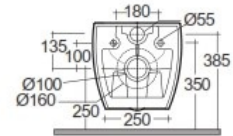

RAK-METROPOLITAN-W/HIDDEN FIXATIONS

Wall Hung | Water Closet

RAK
CERAMICS

TECHNICAL SPECIFICATIONS

| | |
|---------------------|-------------------|
| Suite: | RAK-METROPOLITAN |
| Type: | Wall Hung |
| Dimensions: | 525 x 337 mm |
| Weight: | 28 Kg |
| Color: | Alpine White |
| Trap type: | P Trap |
| Trapway type: | Concealed |
| Seat cover options: | ABS & Urea |
| Bowl shape: | Rounded Rectangle |
| Soft close: | yes |
| Flush Type: | Dual Flush |

Dimensions: All dimensions in mm. Tolerance of vitreous china & fireclay items: $\pm 5\%$ for below 200mm and $\pm 3\%$ for above 200mm; for all other items tolerance $\pm 1\%$. Note: Due to a continuing development program to improve design and performance, the manufacturer reserves all rights to vary specifications without prior information. Please note accessories are for photographic use only.