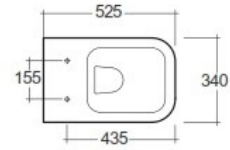

RAK-METROPOLITAN-W/HIDDEN FIXATIONS

Wall Hung | Water Closet

RAK
CERAMICS

TECHNICAL SPECIFICATIONS

| | |
|---------------------|-------------------|
| Suite: | RAK-METROPOLITAN |
| Type: | Wall Hung |
| Dimensions: | 525 x 337 mm |
| Weight: | 28 Kg |
| Color: | Alpine White |
| Trap type: | P Trap |
| Trapway type: | Concealed |
| Seat cover options: | ABS & Urea |
| Bowl shape: | Rounded Rectangle |
| Soft close: | yes |
| Flush Type: | Dual Flush |

Dimensions: All dimensions in mm. Tolerance of vitreous china & fireclay items: $\pm 5\%$ for below 200mm and $\pm 3\%$ for above 200mm; for all other items tolerance $\pm 1\%$. Note: Due to a continuing development program to improve design and performance, the manufacturer reserves all rights to vary specifications without prior information. Please note accessories are for photographic use only.