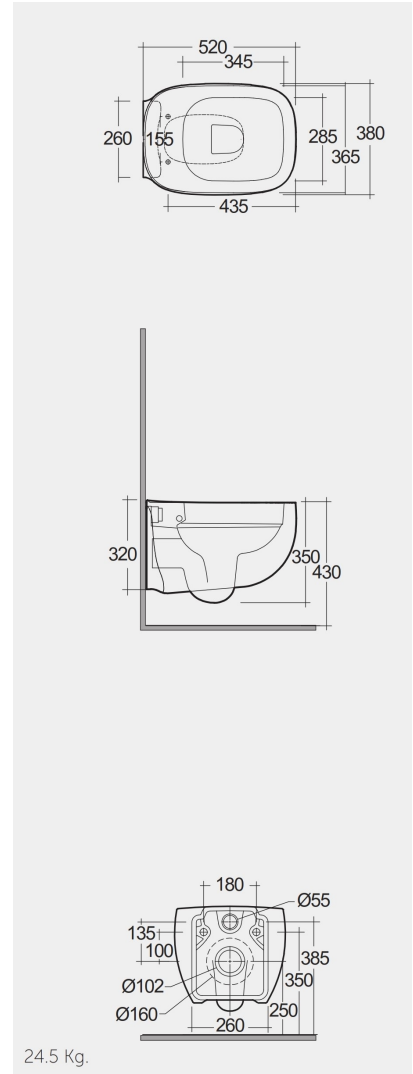

# RAK-ILLUSION-W/HIDDEN FIXATIONS

### TECHNICAL SPECIFICATIONS

Suite:	RAK-ILLUSION
Type:	Wall Hung
Dimensions:	520 x 380 mm
Weight:	24.5 Kg
Color:	Alpine White
Trap type:	P Trap
Trapway type:	Concealed
Seat cover options:	Urea
Bowl shape:	Rounded Rectangle
Flush Type:	Dual Flush

Dimensions: All dimensions in mm. Tolerance of vitreous china & fireclay items:  $\pm 5\%$  for below 200mm and  $\pm 3\%$  for above 200mm; for all other items tolerance  $\pm 1\%$ . Note: Due to a continuing development program to improve design and performance, the manufacturer reserves all rights to vary specifications without prior information. Please note accessories are for photographic use only.