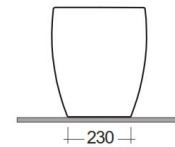

### TECHNICAL SPECIFICATIONS

Suite:	RAK-METROPOLITAN
Type:	Back to Wall
Dimensions:	525 x 337 mm
Weight:	25 Kg
Color:	Alpine White
Trap type:	P Trap & S Trap
Trapway type:	Concealed
Seat cover options:	ABS & Urea
Bowl shape:	Rounded Rectangle
Soft close:	yes
Flush Type:	Dual Flush

Code	Name
MP16AWHA	METROPOLITAN WATER CLOSET BACK TO WALL P S-TRAP 52CM

Dimensions: All dimensions in mm. Tolerance of vitreous china & fireclay items:  $\pm 5\%$  for below 200mm and  $\pm 3\%$  for above 200mm; for all other items tolerance  $\pm 1\%$ . Note: Due to a continuing development program to improve design and performance, the manufacturer reserves all rights to vary specifications without prior information. Please note accessories are for photographic use only.