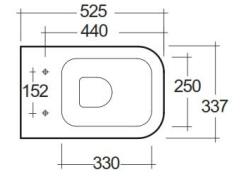

### TECHNICAL SPECIFICATIONS

Suite:	RAK-METROPOLITAN
Type:	Back to Wall
Dimensions:	525 x 337 mm
Weight:	25 Kg
Color:	Alpine White
Trap type:	P Trap & S Trap
Trapway type:	Concealed
Seat cover options:	ABS & Urea
Bowl shape:	Rounded Rectangle
Soft close:	yes
Flush Type:	Dual Flush

Code	Name
MP16AWHA	METROPOLITAN WATER CLOSET BACK TO WALL P S-TRAP 52CM

Dimensions: All dimensions in mm. Tolerance of vitreous china & fireclay items:  $\pm 5\%$  for below 200mm and  $\pm 3\%$  for above 200mm; for all other items tolerance  $\pm 1\%$ . Note: Due to a continuing development program to improve design and performance, the manufacturer reserves all rights to vary specifications without prior information. Please note accessories are for photographic use only.