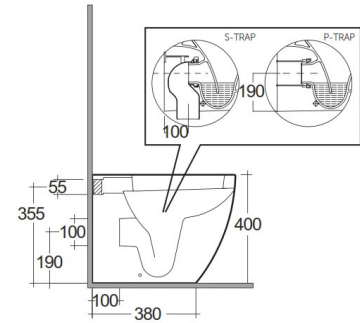

### TECHNICAL SPECIFICATIONS

Suite:	RAK-METROPOLITAN
Type:	Back to Wall
Dimensions:	525 x 337 mm
Weight:	25 Kg
Color:	Alpine White
Trap type:	P Trap & S Trap
Trapway type:	Concealed
Seat cover options:	ABS & Urea
Bowl shape:	Rounded Rectangle
Soft close:	yes
Flush Type:	Dual Flush

Code	Name
MP16AWHA	METROPOLITAN WATER CLOSET BACK TO WALL P S-TRAP 52CM

Dimensions: All dimensions in mm. Tolerance of vitreous china & fireclay items:  $\pm 5\%$  for below 200mm and  $\pm 3\%$  for above 200mm; for all other items tolerance  $\pm 1\%$ . Note: Due to a continuing development program to improve design and performance, the manufacturer reserves all rights to vary specifications without prior information. Please note accessories are for photographic use only.