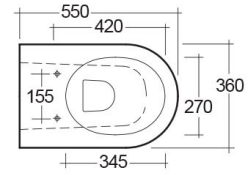

# RAK-RESORT-COMFORT HEIGHT 45CM

Back to Wall | Water Closet

**RAK**  
CERAMICS

## TECHNICAL SPECIFICATIONS

Suite:	RAK-RESORT
Type:	Back to Wall
Dimensions:	550 x 360 mm
Weight:	30 Kg
Color:	Alpine White
Trap type:	P Trap & S Trap
Trapway type:	Concealed
Seat cover options:	Urea
Bowl shape:	Oval
Soft close:	yes
Quick remove seat cover:	yes
Flush Type:	Dual Flush

Code	Name
YFG106CAWHA	SEAT & COVER (UREA With Soft Close)
RST21AWHA	RESORT WATER CLOSET SPECIAL HEIGHT 45CM BACK TO WALL P S-TRAP 55CM

Dimensions: All dimensions in mm. Tolerance of vitreous china & fireclay items:  $\pm 5\%$  for below 200mm and  $\pm 3\%$  for above 200mm; for all other items tolerance  $\pm 1\%$ . Note: Due to a continuing development program to improve design and performance, the manufacturer reserves all rights to vary specifications without prior information. Please note accessories are for photographic use only.