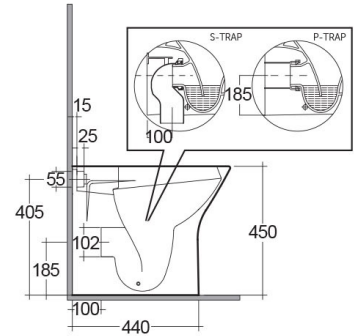

# RAK-RESORT-COMFORT HEIGHT 45CM

Back to Wall | Water Closet

**RAK**  
CERAMICS

## TECHNICAL SPECIFICATIONS

Suite:	RAK-RESORT
Type:	Back to Wall
Dimensions:	550 x 360 mm
Weight:	30 Kg
Color:	Alpine White
Trap type:	P Trap & S Trap
Trapway type:	Concealed
Seat cover options:	Urea
Bowl shape:	Oval
Soft close:	yes
Quick remove seat cover:	yes
Flush Type:	Dual Flush

Code	Name
YFG106CAWHA	SEAT & COVER (UREA With Soft Close)
RST21AWHA	RESORT WATER CLOSET SPECIAL HEIGHT 45CM BACK TO WALL P S-TRAP 55CM

Dimensions: All dimensions in mm. Tolerance of vitreous china & fireclay items:  $\pm 5\%$  for below 200mm and  $\pm 3\%$  for above 200mm; for all other items tolerance  $\pm 1\%$ . Note: Due to a continuing development program to improve design and performance, the manufacturer reserves all rights to vary specifications without prior information. Please note accessories are for photographic use only.