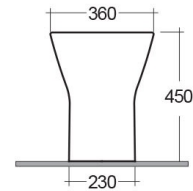

# RAK-RESORT-COMFORT HEIGHT 45CM

Back to Wall | Water Closet

**RAK**  
CERAMICS

## TECHNICAL SPECIFICATIONS

Suite:	RAK-RESORT
Type:	Back to Wall
Dimensions:	550 x 360 mm
Weight:	30 Kg
Color:	Alpine White
Trap type:	P Trap & S Trap
Trapway type:	Concealed
Seat cover options:	Urea
Bowl shape:	Oval
Soft close:	yes
Quick remove seat cover:	yes
Flush Type:	Dual Flush

Code	Name
YFG106CAWHA	SEAT & COVER (UREA With Soft Close)
RST21AWHA	RESORT WATER CLOSET SPECIAL HEIGHT 45CM BACK TO WALL P S-TRAP 55CM

Dimensions: All dimensions in mm. Tolerance of vitreous china & fireclay items:  $\pm 5\%$  for below 200mm and  $\pm 3\%$  for above 200mm; for all other items tolerance  $\pm 1\%$ . Note: Due to a continuing development program to improve design and performance, the manufacturer reserves all rights to vary specifications without prior information. Please note accessories are for photographic use only.