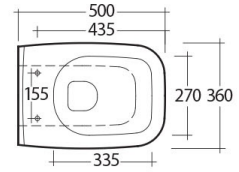

**RAK-ORIGIN**  
**Wall Hung | Water Closet**

**RAK**  
 CERAMICS

**TECHNICAL SPECIFICATIONS**

Suite:	RAK-ORIGIN
Type:	Wall Hung
Dimensions:	500 x 360 mm
Weight:	20 Kg
Color:	Alpine White
Trap type:	P Trap
Trapway type:	Concealed
Seat cover options:	PP
Bowl shape:	Rounded Rectangle
Soft close:	yes
Flush Type:	Dual Flush

Code	Name
YFG109C	ORIGIN UREA QUICK RELEASE SOFT CLOSE SC
ORG12AWHA	ORIGIN WATER CLOSET WALL HUNG 50CM
YFG105C	RAK-Origin P.P. Quick Release Soft Close Seat & Cover

Dimensions: All dimensions in mm. Tolerance of vitreous china & fireclay items:  $\pm 5\%$  for below 200mm and  $\pm 3\%$  for above 200mm; for all other items tolerance  $\pm 1\%$ . Note: Due to a continuing development program to improve design and performance, the manufacturer reserves all rights to vary specifications without prior information. Please note accessories are for photographic use only.