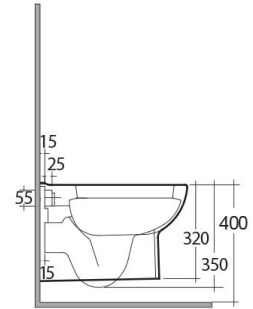

**RAK-ORIGIN**  
**Wall Hung | Water Closet**

**RAK**  
 CERAMICS

**TECHNICAL SPECIFICATIONS**

Suite:	RAK-ORIGIN
Type:	Wall Hung
Dimensions:	500 x 360 mm
Weight:	20 Kg
Color:	Alpine White
Trap type:	P Trap
Trapway type:	Concealed
Seat cover options:	PP
Bowl shape:	Rounded Rectangle
Soft close:	yes
Flush Type:	Dual Flush

Code	Name
YFG109C	ORIGIN UREA QUICK RELEASE SOFT CLOSE SC
ORG12AWHA	ORIGIN WATER CLOSET WALL HUNG 50CM
YFG105C	RAK-Origin P.P. Quick Release Soft Close Seat & Cover

Dimensions: All dimensions in mm. Tolerance of vitreous china & fireclay items:  $\pm 5\%$  for below 200mm and  $\pm 3\%$  for above 200mm; for all other items tolerance  $\pm 1\%$ . Note: Due to a continuing development program to improve design and performance, the manufacturer reserves all rights to vary specifications without prior information. Please note accessories are for photographic use only.