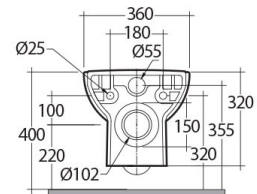

**RAK-ORIGIN**  
**Wall Hung | Water Closet**

**RAK**  
 CERAMICS

**TECHNICAL SPECIFICATIONS**

Suite:	RAK-ORIGIN
Type:	Wall Hung
Dimensions:	500 x 360 mm
Weight:	20 Kg
Color:	Alpine White
Trap type:	P Trap
Trapway type:	Concealed
Seat cover options:	PP
Bowl shape:	Rounded Rectangle
Soft close:	yes
Flush Type:	Dual Flush

Code	Name
YFG109C	ORIGIN UREA QUICK RELEASE SOFT CLOSE SC
ORG12AWHA	ORIGIN WATER CLOSET WALL HUNG 50CM
YFG105C	RAK-Origin P.P. Quick Release Soft Close Seat & Cover

Dimensions: All dimensions in mm. Tolerance of vitreous china & fireclay items:  $\pm 5\%$  for below 200mm and  $\pm 3\%$  for above 200mm; for all other items tolerance  $\pm 1\%$ . Note: Due to a continuing development program to improve design and performance, the manufacturer reserves all rights to vary specifications without prior information. Please note accessories are for photographic use only.