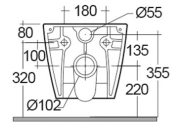

RAK-RESORT
Wall Hung | Water Closet

RAK
 CERAMICS

TECHNICAL SPECIFICATIONS

Suite:	RAK-RESORT
Type:	Wall Hung
Dimensions:	520 x 360 mm
Weight:	23 Kg
Color:	Alpine White
Trap type:	P Trap
Trapway type:	Concealed
Seat cover options:	Urea
Bowl shape:	Round
Soft close:	yes
Flush Type:	Dual Flush
Code	Name
RST22AWHA	RESORT WATER CLOSET RIMLESS WALL HUNG 52CM

Dimensions: All dimensions in mm. Tolerance of vitreous china & fireclay items: ± 5% for below 200mm and ± 3% for above 200mm; for all other items tolerance ± 1%. Note: Due to a continuing development program to improve design and performance, the manufacturer reserves all rights to vary specifications without prior information. Please note accessories are for photographic use only.