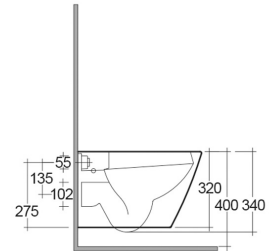

RAK-RESORT
Wall Hung | Water Closet

RAK
 CERAMICS

TECHNICAL SPECIFICATIONS

Suite:	RAK-RESORT
Type:	Wall Hung
Dimensions:	520 x 360 mm
Weight:	23 Kg
Color:	Alpine White
Trap type:	P Trap
Trapway type:	Concealed
Seat cover options:	Urea
Bowl shape:	Round
Soft close:	yes
Flush Type:	Dual Flush
Code	Name
RST22AWHA	RESORT WATER CLOSET RIMLESS WALL HUNG 52CM

Dimensions: All dimensions in mm. Tolerance of vitreous china & fireclay items: ± 5% for below 200mm and ± 3% for above 200mm; for all other items tolerance ± 1%. Note: Due to a continuing development program to improve design and performance, the manufacturer reserves all rights to vary specifications without prior information. Please note accessories are for photographic use only.