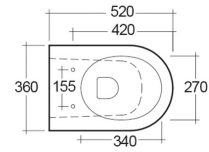

RAK-RESORT
Wall Hung | Water Closet

RAK
 CERAMICS

TECHNICAL SPECIFICATIONS

Suite:	RAK-RESORT
Type:	Wall Hung
Dimensions:	520 x 360 mm
Weight:	23 Kg
Color:	Alpine White
Trap type:	P Trap
Trapway type:	Concealed
Seat cover options:	Urea
Bowl shape:	Round
Soft close:	yes
Flush Type:	Dual Flush
Code	Name
RST22AWHA	RESORT WATER CLOSET RIMLESS WALL HUNG 52CM

Dimensions: All dimensions in mm. Tolerance of vitreous china & fireclay items: ± 5% for below 200mm and ± 3% for above 200mm; for all other items tolerance ± 1%. Note: Due to a continuing development program to improve design and performance, the manufacturer reserves all rights to vary specifications without prior information. Please note accessories are for photographic use only.