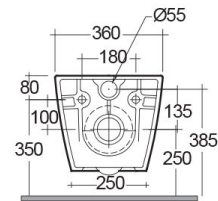

### TECHNICAL SPECIFICATIONS

Suite:	RAK-RESORT
Type:	Wall Hung
Dimensions:	520 x 360 mm
Weight:	23 Kg
Color:	Alpine White
Trap type:	P Trap
Trapway type:	Concealed
Seat cover options:	Urea
Bowl shape:	Round
Soft close:	yes
Quick remove seat cover:	yes
Flush Type:	Dual Flush

Code	Name
YFGI06CAWHA	SEAT & COVER (UREA With Soft Close)
RST23AWHA	RESORT WATER CLOSET RIMLESS WALL HUNG W/HIDDEN FIXATION 52CM

Dimensions: All dimensions in mm. Tolerance of vitreous china & fireclay items:  $\pm 5\%$  for below 200mm and  $\pm 3\%$  for above 200mm; for all other items tolerance  $\pm 1\%$ . Note: Due to a continuing development program to improve design and performance, the manufacturer reserves all rights to vary specifications without prior information. Please note accessories are for photographic use only.