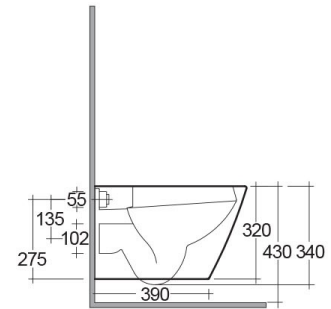

### TECHNICAL SPECIFICATIONS

Suite:	RAK-RESORT
Type:	Wall Hung
Dimensions:	520 x 360 mm
Weight:	23 Kg
Color:	Alpine White
Trap type:	P Trap
Trapway type:	Concealed
Seat cover options:	Urea
Bowl shape:	Round
Soft close:	yes
Quick remove seat cover:	yes
Flush Type:	Dual Flush

Code	Name
YFGI06CAWHA	SEAT & COVER (UREA With Soft Close)
RST23AWHA	RESORT WATER CLOSET RIMLESS WALL HUNG W/HIDDEN FIXATION 52CM

Dimensions: All dimensions in mm. Tolerance of vitreous china & fireclay items:  $\pm 5\%$  for below 200mm and  $\pm 3\%$  for above 200mm; for all other items tolerance  $\pm 1\%$ . Note: Due to a continuing development program to improve design and performance, the manufacturer reserves all rights to vary specifications without prior information. Please note accessories are for photographic use only.