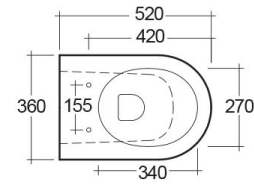

### TECHNICAL SPECIFICATIONS

Suite:	RAK-RESORT
Type:	Wall Hung
Dimensions:	520 x 360 mm
Weight:	23 Kg
Color:	Alpine White
Trap type:	P Trap
Trapway type:	Concealed
Seat cover options:	Urea
Bowl shape:	Round
Soft close:	yes
Quick remove seat cover:	yes
Flush Type:	Dual Flush

Code	Name
YFGI06CAWHA	SEAT & COVER (UREA With Soft Close)
RST23AWHA	RESORT WATER CLOSET RIMLESS WALL HUNG W/HIDDEN FIXATION 52CM

Dimensions: All dimensions in mm. Tolerance of vitreous china & fireclay items:  $\pm 5\%$  for below 200mm and  $\pm 3\%$  for above 200mm; for all other items tolerance  $\pm 1\%$ . Note: Due to a continuing development program to improve design and performance, the manufacturer reserves all rights to vary specifications without prior information. Please note accessories are for photographic use only.