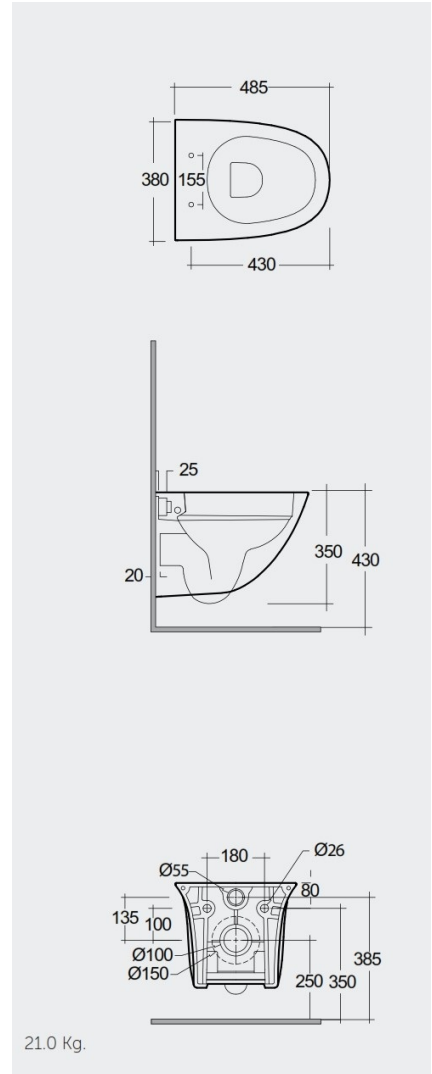

### TECHNICAL SPECIFICATIONS

Suite:	RAK-SENSATION
Type:	Wall Hung
Dimensions:	485 x 380 mm
Color:	Alpine White
Trap type:	P Trap
Trapway type:	Concealed
Seat cover options:	Urea
Bowl shape:	Oval
Flush Type:	Dual Flush

Code	Name
SENWC1447AWHA	SENSATION WATER CLOSET WALL HUNG 48CM
SENSC3900WH	Urea RAK-Sensation Seat Cover
SENSC3901WH	Urea Soft Close RAK-Sensation Seat Cover

Dimensions: All dimensions in mm. Tolerance of vitreous china & fireclay items:  $\pm 5\%$  for below 200mm and  $\pm 3\%$  for above 200mm; for all other items tolerance  $\pm 1\%$ . Note: Due to a continuing development program to improve design and performance, the manufacturer reserves all rights to vary specifications without prior information. Please note accessories are for photographic use only.