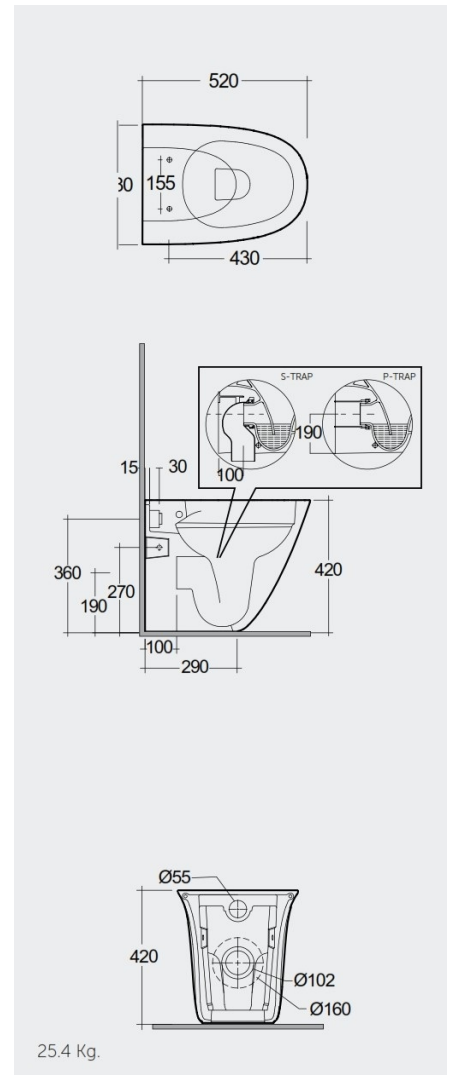

### TECHNICAL SPECIFICATIONS

Suite:	RAK-SENSATION
Type:	Floor Standing
Dimensions:	520 x 380 mm
Weight:	25 Kg
Color:	Alpine White
Trap type:	P Trap & S Trap
Trapway type:	Concealed
Seat cover options:	Urea
Bowl shape:	Oval
Flush Type:	Dual Flush

Code	Name
SENWC1346AWHA	SENSATION WATER CLOSET FLOOR STANDING P S-TRAP 52CM
SENSC3900WH	Urea RAK-Sensation Seat Cover
SENSC3901WH	Urea Soft Close RAK-Sensation Seat Cover

Dimensions: All dimensions in mm. Tolerance of vitreous china & fireclay items:  $\pm 5\%$  for below 200mm and  $\pm 3\%$  for above 200mm; for all other items tolerance  $\pm 1\%$ . Note: Due to a continuing development program to improve design and performance, the manufacturer reserves all rights to vary specifications without prior information. Please note accessories are for photographic use only.