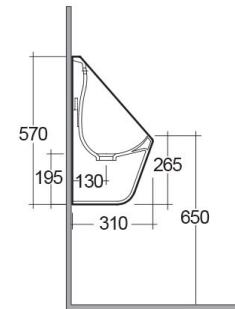

RAK-SERIES 600
Urinal and Partition

RAK
 CERAMICS

TECHNICAL SPECIFICATIONS

Type:	RAK-SERIES 600
Dimensions:	310 x 310 x 570 mm
Weight:	19 Kg
Color:	Alpine White

Code	Name
SE19AWHA	SERIES URINAL BOWL 31CM

Dimensions: All dimensions in mm. Tolerance of vitreous china & fireclay items: ± 5% for below 200mm and ± 3% for above 200mm; for all other items tolerance ± 1%. Note: Due to a continuing development program to improve design and performance, the manufacturer reserves all rights to vary specifications without prior information. Please note accessories are for photographic use only.