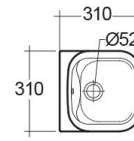

RAK-SERIES 600
Urinal and Partition

RAK
 CERAMICS

TECHNICAL SPECIFICATIONS

Type:	RAK-SERIES 600
Dimensions:	310 x 310 x 570 mm
Weight:	19 Kg
Color:	Alpine White

Code	Name
SE19AWHA	SERIES URINAL BOWL 31CM

Dimensions: All dimensions in mm. Tolerance of vitreous china & fireclay items: ± 5% for below 200mm and ± 3% for above 200mm; for all other items tolerance ± 1%. Note: Due to a continuing development program to improve design and performance, the manufacturer reserves all rights to vary specifications without prior information. Please note accessories are for photographic use only.