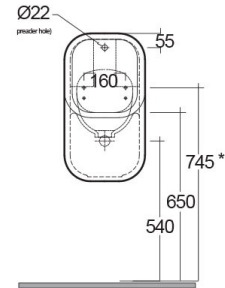

RAK-SERIES 600
Urinal and Partition

RAK
 CERAMICS

TECHNICAL SPECIFICATIONS

Type:	RAK-SERIES 600
Dimensions:	310 x 310 x 570 mm
Weight:	19 Kg
Color:	Alpine White

Code	Name
SE19AWHA	SERIES URINAL BOWL 31CM

Dimensions: All dimensions in mm. Tolerance of vitreous china & fireclay items: ± 5% for below 200mm and ± 3% for above 200mm; for all other items tolerance ± 1%. Note: Due to a continuing development program to improve design and performance, the manufacturer reserves all rights to vary specifications without prior information. Please note accessories are for photographic use only.