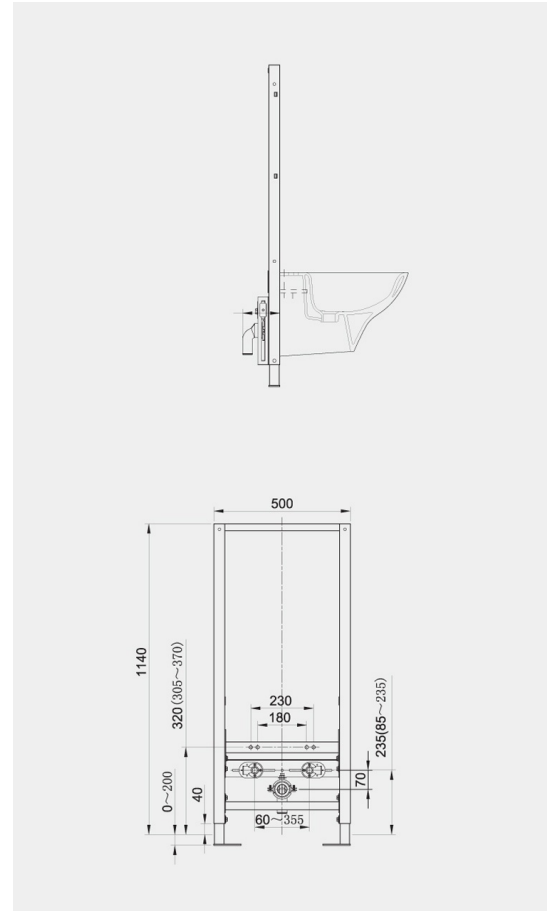

RAK-ECOFIX - FS09RAKC1

Concealed Bidet Frame - Regular

RAK
CERAMICS

TECHNICAL SPECIFICATIONS

Suite:	RAK-ECOFIX
Type:	Concealed Bidet Frame - Regular
Dimensions:	500 x 1140 mm
Color:	Orange

Code	Name
FS09RAKC1	RAK-ECOFIX CONCEALED METAL FRAME FOR WALL HUNG BIDET

Dimensions: All dimensions in mm. Tolerance of vitreous china & fireclay items: $\pm 5\%$ for below 200mm and $\pm 3\%$ for above 200mm; for all other items tolerance $\pm 1\%$. Note: Due to a continuing development program to improve design and performance, the manufacturer reserves all rights to vary specifications without prior information. Please note accessories are for photographic use only.