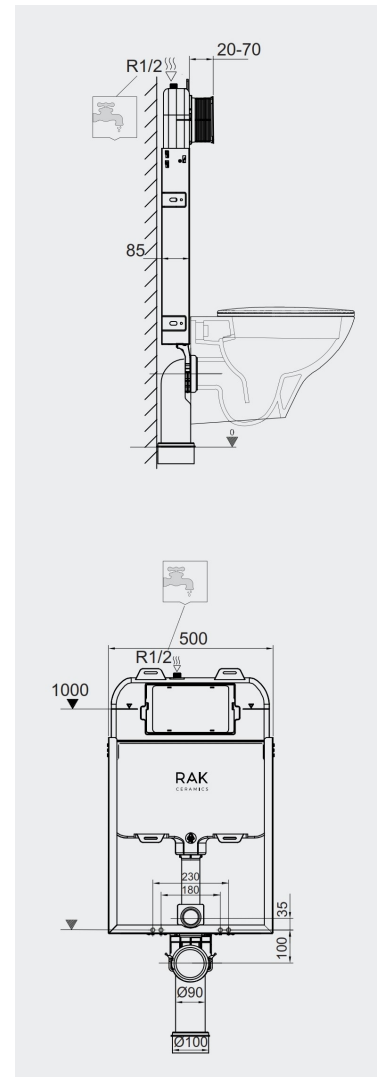

RAK-ECOFIX - FS05RAK8C

Concealed Cistern 8 CM

RAK
CERAMICS

TECHNICAL SPECIFICATIONS

Suite:	RAK-ECOFIX
Type:	Concealed Cistern 8 CM
Dimensions:	500 x 783 mm
Color:	Alpine White

Code	Name
FS05RAK8C	RAK-ECOFIX WALL HUNG CONCEALED CISTERN HALF FRAME WITH 8 CM THICKNESS

Dimensions: All dimensions in mm. Tolerance of vitreous china & fireclay items: $\pm 5\%$ for below 200mm and $\pm 3\%$ for above 200mm; for all other items tolerance $\pm 1\%$. Note: Due to a continuing development program to improve design and performance, the manufacturer reserves all rights to vary specifications without prior information. Please note accessories are for photographic use only.