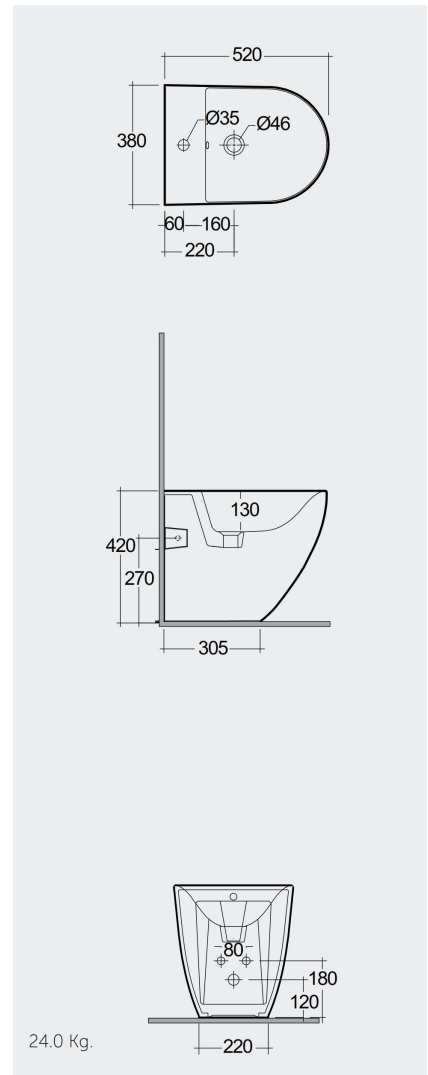

# RAK-DES - DESBD2015AWHA - W/HIDDEN FIXATIONS

Bidets | Back To Wall

**RAK**  
CERAMICS

## TECHNICAL SPECIFICATIONS

Suite:	RAK-DES
Type:	Back To Wall
Dimensions:	520 x 380 mm
Weight:	24 Kg
Color:	Alpine White

Code	Name
DESBD2015AWHA	RAK-DES BACK TO WALL BIDET 52 CM

Dimensions: All dimensions in mm. Tolerance of vitreous china & fireclay items:  $\pm 5\%$  for below 200mm and  $\pm 3\%$  for above 200mm; for all other items tolerance  $\pm 1\%$ . Note: Due to a continuing development program to improve design and performance, the manufacturer reserves all rights to vary specifications without prior information. Please note accessories are for photographic use only.