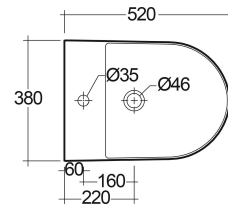

# RAK-DES - DESBD2101AWHA - W/HIDDEN FIXATIONS

Bidets | Wall Hung

**RAK**  
CERAMICS

## TECHNICAL SPECIFICATIONS

Suite:	RAK-DES
Type:	Wall Hung
Dimensions:	520 x 380 mm
Weight:	20 Kg
Color:	Alpine White

Code	Name
DESD2101AWHA	RAK-DES WALL HUNG BIDET 52 CM

Dimensions: All dimensions in mm. Tolerance of vitreous china & fireclay items:  $\pm 5\%$  for below 200mm and  $\pm 3\%$  for above 200mm; for all other items tolerance  $\pm 1\%$ . Note: Due to a continuing development program to improve design and performance, the manufacturer reserves all rights to vary specifications without prior information. Please note accessories are for photographic use only.