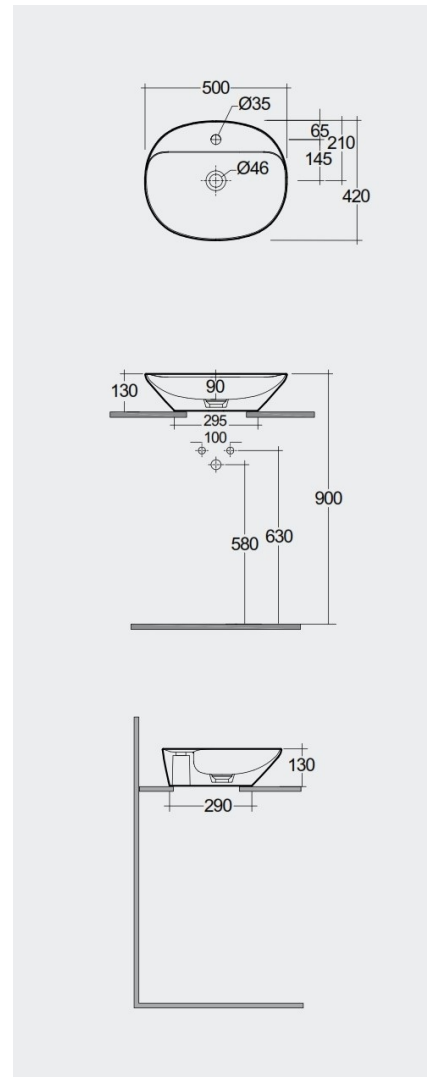

RAK-VARIANT - VARCT25001AWHA

Wash basin | Counter Top

RAK
CERAMICS

TECHNICAL SPECIFICATIONS

Suite:	RAK-VARIANT
Type:	Counter Top
Dimensions:	500 x 420 mm
Weight:	8.5 Kg
Color:	Alpine White
Shape of basin:	Oval

Code	Name
VARCT25001AWHA	OVAL COUNTER TOP BASIN WITH TAP HOLE 50 CM - VARCT25001AWHA

Dimensions: All dimensions in mm. Tolerance of vitreous china & fireclay items: $\pm 5\%$ for below 200mm and $\pm 3\%$ for above 200mm; for all other items tolerance $\pm 1\%$. Note: Due to a continuing development program to improve design and performance, the manufacturer reserves all rights to vary specifications without prior information. Please note accessories are for photographic use only.