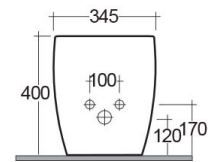

RAK-METROPOLITAN

Bidets | Back To Wall

RAK
CERAMICS

TECHNICAL SPECIFICATIONS

Suite:	RAK-METROPOLITAN
Type:	Back To Wall
Dimensions:	337 x 525 mm
Weight:	23 Kg
Color:	Alpine White

Code	Name
MP18AWHA	METROPOLITAN BIDET BACK TO WALL 52CM

Dimensions: All dimensions in mm. Tolerance of vitreous china & fireclay items: $\pm 5\%$ for below 200mm and $\pm 3\%$ for above 200mm; for all other items tolerance $\pm 1\%$. Note: Due to a continuing development program to improve design and performance, the manufacturer reserves all rights to vary specifications without prior information. Please note accessories are for photographic use only.