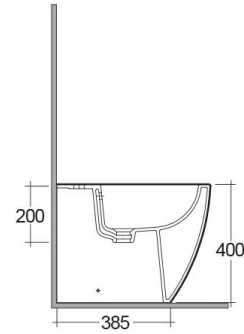

RAK-METROPOLITAN

Bidets | Back To Wall

RAK
CERAMICS

TECHNICAL SPECIFICATIONS

Suite:	RAK-METROPOLITAN
Type:	Back To Wall
Dimensions:	337 x 525 mm
Weight:	23 Kg
Color:	Alpine White

Code	Name
MP18AWHA	METROPOLITAN BIDET BACK TO WALL 52CM

Dimensions: All dimensions in mm. Tolerance of vitreous china & fireclay items: $\pm 5\%$ for below 200mm and $\pm 3\%$ for above 200mm; for all other items tolerance $\pm 1\%$. Note: Due to a continuing development program to improve design and performance, the manufacturer reserves all rights to vary specifications without prior information. Please note accessories are for photographic use only.