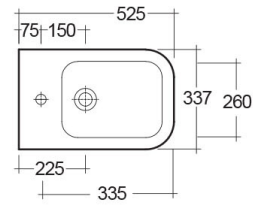

RAK-METROPOLITAN

Bidets | Back To Wall

RAK
CERAMICS

TECHNICAL SPECIFICATIONS

Suite:	RAK-METROPOLITAN
Type:	Back To Wall
Dimensions:	337 x 525 mm
Weight:	23 Kg
Color:	Alpine White

Code	Name
MP18AWHA	METROPOLITAN BIDET BACK TO WALL 52CM

Dimensions: All dimensions in mm. Tolerance of vitreous china & fireclay items: $\pm 5\%$ for below 200mm and $\pm 3\%$ for above 200mm; for all other items tolerance $\pm 1\%$. Note: Due to a continuing development program to improve design and performance, the manufacturer reserves all rights to vary specifications without prior information. Please note accessories are for photographic use only.