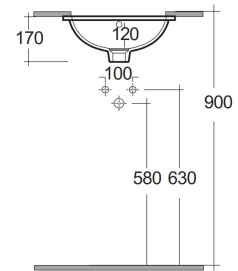

RAK-VARIANT - VARUC13600AWHA

Wash basin | Under Counter

RAK
CERAMICS

TECHNICAL SPECIFICATIONS

| | |
|-----------------|---------------|
| Suite: | RAK-VARIANT |
| Type: | Under Counter |
| Dimensions: | 360 x 360 mm |
| Weight: | 5 Kg |
| Color: | Alpine White |
| Shape of basin: | Round |

| Code | Name |
|----------------|--------------------------------------|
| VARUC13600AWHA | ROUND UNDER COUNDER WASH BASIN 36 CM |

Dimensions: All dimensions in mm. Tolerance of vitreous china & fireclay items: $\pm 5\%$ for below 200mm and $\pm 3\%$ for above 200mm; for all other items tolerance $\pm 1\%$. Note: Due to a continuing development program to improve design and performance, the manufacturer reserves all rights to vary specifications without prior information. Please note accessories are for photographic use only.