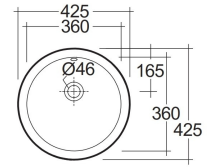

RAK-VARIANT - VARUC13600AWHA

Wash basin | Under Counter

RAK
CERAMICS

TECHNICAL SPECIFICATIONS

| | |
|-----------------|---------------|
| Suite: | RAK-VARIANT |
| Type: | Under Counter |
| Dimensions: | 360 x 360 mm |
| Weight: | 5 Kg |
| Color: | Alpine White |
| Shape of basin: | Round |

| Code | Name |
|----------------|--------------------------------------|
| VARUC13600AWHA | ROUND UNDER COUNDER WASH BASIN 36 CM |

Dimensions: All dimensions in mm. Tolerance of vitreous china & fireclay items: $\pm 5\%$ for below 200mm and $\pm 3\%$ for above 200mm; for all other items tolerance $\pm 1\%$. Note: Due to a continuing development program to improve design and performance, the manufacturer reserves all rights to vary specifications without prior information. Please note accessories are for photographic use only.