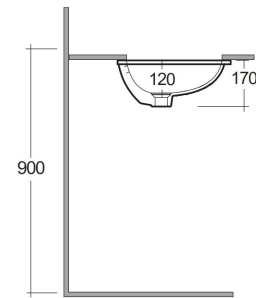

RAK-VARIANT - VARUC13600AWHA

Wash basin | Under Counter

RAK
CERAMICS

TECHNICAL SPECIFICATIONS

| | |
|-----------------|---------------|
| Suite: | RAK-VARIANT |
| Type: | Under Counter |
| Dimensions: | 360 x 360 mm |
| Weight: | 5 Kg |
| Color: | Alpine White |
| Shape of basin: | Round |

| Code | Name |
|----------------|--------------------------------------|
| VARUC13600AWHA | ROUND UNDER COUNDER WASH BASIN 36 CM |

Dimensions: All dimensions in mm. Tolerance of vitreous china & fireclay items: $\pm 5\%$ for below 200mm and $\pm 3\%$ for above 200mm; for all other items tolerance $\pm 1\%$. Note: Due to a continuing development program to improve design and performance, the manufacturer reserves all rights to vary specifications without prior information. Please note accessories are for photographic use only.