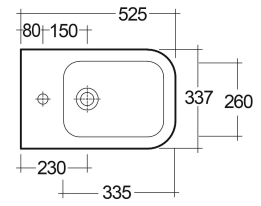

RAK-METROPOLITAN

Bidets | Wall Hung

RAK
CERAMICS

TECHNICAL SPECIFICATIONS

Suite:	RAK-METROPOLITAN
Type:	Wall Hung
Dimensions:	337 x 525 mm
Weight:	22 Kg
Color:	Alpine White

Code	Name
MP09AWHA	METROPOLITAN BIDET WALL HUNG 52CM

Dimensions: All dimensions in mm. Tolerance of vitreous china & fireclay items: $\pm 5\%$ for below 200mm and $\pm 3\%$ for above 200mm; for all other items tolerance $\pm 1\%$. Note: Due to a continuing development program to improve design and performance, the manufacturer reserves all rights to vary specifications without prior information. Please note accessories are for photographic use only.