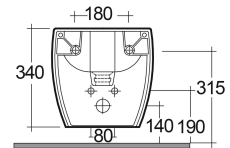

RAK-METROPOLITAN

Bidets | Wall Hung

RAK
CERAMICS

TECHNICAL SPECIFICATIONS

Suite:	RAK-METROPOLITAN
Type:	Wall Hung
Dimensions:	337 x 525 mm
Weight:	22 Kg
Color:	Alpine White

Code	Name
MP09AWHA	METROPOLITAN BIDET WALL HUNG 52CM

Dimensions: All dimensions in mm. Tolerance of vitreous china & fireclay items: $\pm 5\%$ for below 200mm and $\pm 3\%$ for above 200mm; for all other items tolerance $\pm 1\%$. Note: Due to a continuing development program to improve design and performance, the manufacturer reserves all rights to vary specifications without prior information. Please note accessories are for photographic use only.