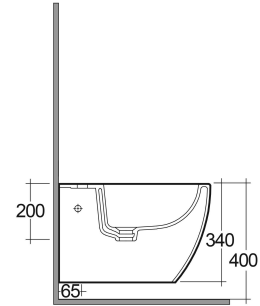

RAK-METROPOLITAN

Bidets | Wall Hung

RAK
CERAMICS

TECHNICAL SPECIFICATIONS

Suite:	RAK-METROPOLITAN
Type:	Wall Hung
Dimensions:	337 x 525 mm
Weight:	22 Kg
Color:	Alpine White

Code	Name
MP09AWHA	METROPOLITAN BIDET WALL HUNG 52CM

Dimensions: All dimensions in mm. Tolerance of vitreous china & fireclay items: $\pm 5\%$ for below 200mm and $\pm 3\%$ for above 200mm; for all other items tolerance $\pm 1\%$. Note: Due to a continuing development program to improve design and performance, the manufacturer reserves all rights to vary specifications without prior information. Please note accessories are for photographic use only.