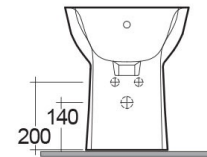

# RAK-MORNING-COMFORT HEIGHT 42CM

Bidets | Back To Wall

**RAK**  
CERAMICS

## TECHNICAL SPECIFICATIONS

|             |              |
|-------------|--------------|
| Suite:      | RAK-MORNING  |
| Type:       | Back To Wall |
| Dimensions: | 365 x 520 mm |
| Weight:     | 20 Kg        |
| Color:      | Alpine White |

| Code          | Name                            |
|---------------|---------------------------------|
| MORBD2015AWHA | MORNING BIDET BACK TO WALL 52CM |

Dimensions: All dimensions in mm. Tolerance of vitreous china & fireclay items:  $\pm 5\%$  for below 200mm and  $\pm 3\%$  for above 200mm; for all other items tolerance  $\pm 1\%$ . Note: Due to a continuing development program to improve design and performance, the manufacturer reserves all rights to vary specifications without prior information. Please note accessories are for photographic use only.