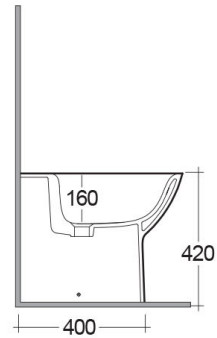

# RAK-MORNING-COMFORT HEIGHT 42CM

Bidets | Back To Wall

**RAK**  
CERAMICS

## TECHNICAL SPECIFICATIONS

|             |              |
|-------------|--------------|
| Suite:      | RAK-MORNING  |
| Type:       | Back To Wall |
| Dimensions: | 365 x 520 mm |
| Weight:     | 20 Kg        |
| Color:      | Alpine White |

| Code          | Name                            |
|---------------|---------------------------------|
| MORBD2015AWHA | MORNING BIDET BACK TO WALL 52CM |

Dimensions: All dimensions in mm. Tolerance of vitreous china & fireclay items:  $\pm 5\%$  for below 200mm and  $\pm 3\%$  for above 200mm; for all other items tolerance  $\pm 1\%$ . Note: Due to a continuing development program to improve design and performance, the manufacturer reserves all rights to vary specifications without prior information. Please note accessories are for photographic use only.