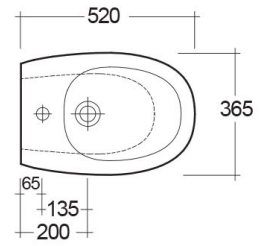

# RAK-MORNING-COMFORT HEIGHT 42CM

Bidets | Back To Wall

**RAK**  
CERAMICS

## TECHNICAL SPECIFICATIONS

|             |              |
|-------------|--------------|
| Suite:      | RAK-MORNING  |
| Type:       | Back To Wall |
| Dimensions: | 365 x 520 mm |
| Weight:     | 20 Kg        |
| Color:      | Alpine White |

| Code          | Name                            |
|---------------|---------------------------------|
| MORBD2015AWHA | MORNING BIDET BACK TO WALL 52CM |

Dimensions: All dimensions in mm. Tolerance of vitreous china & fireclay items:  $\pm 5\%$  for below 200mm and  $\pm 3\%$  for above 200mm; for all other items tolerance  $\pm 1\%$ . Note: Due to a continuing development program to improve design and performance, the manufacturer reserves all rights to vary specifications without prior information. Please note accessories are for photographic use only.